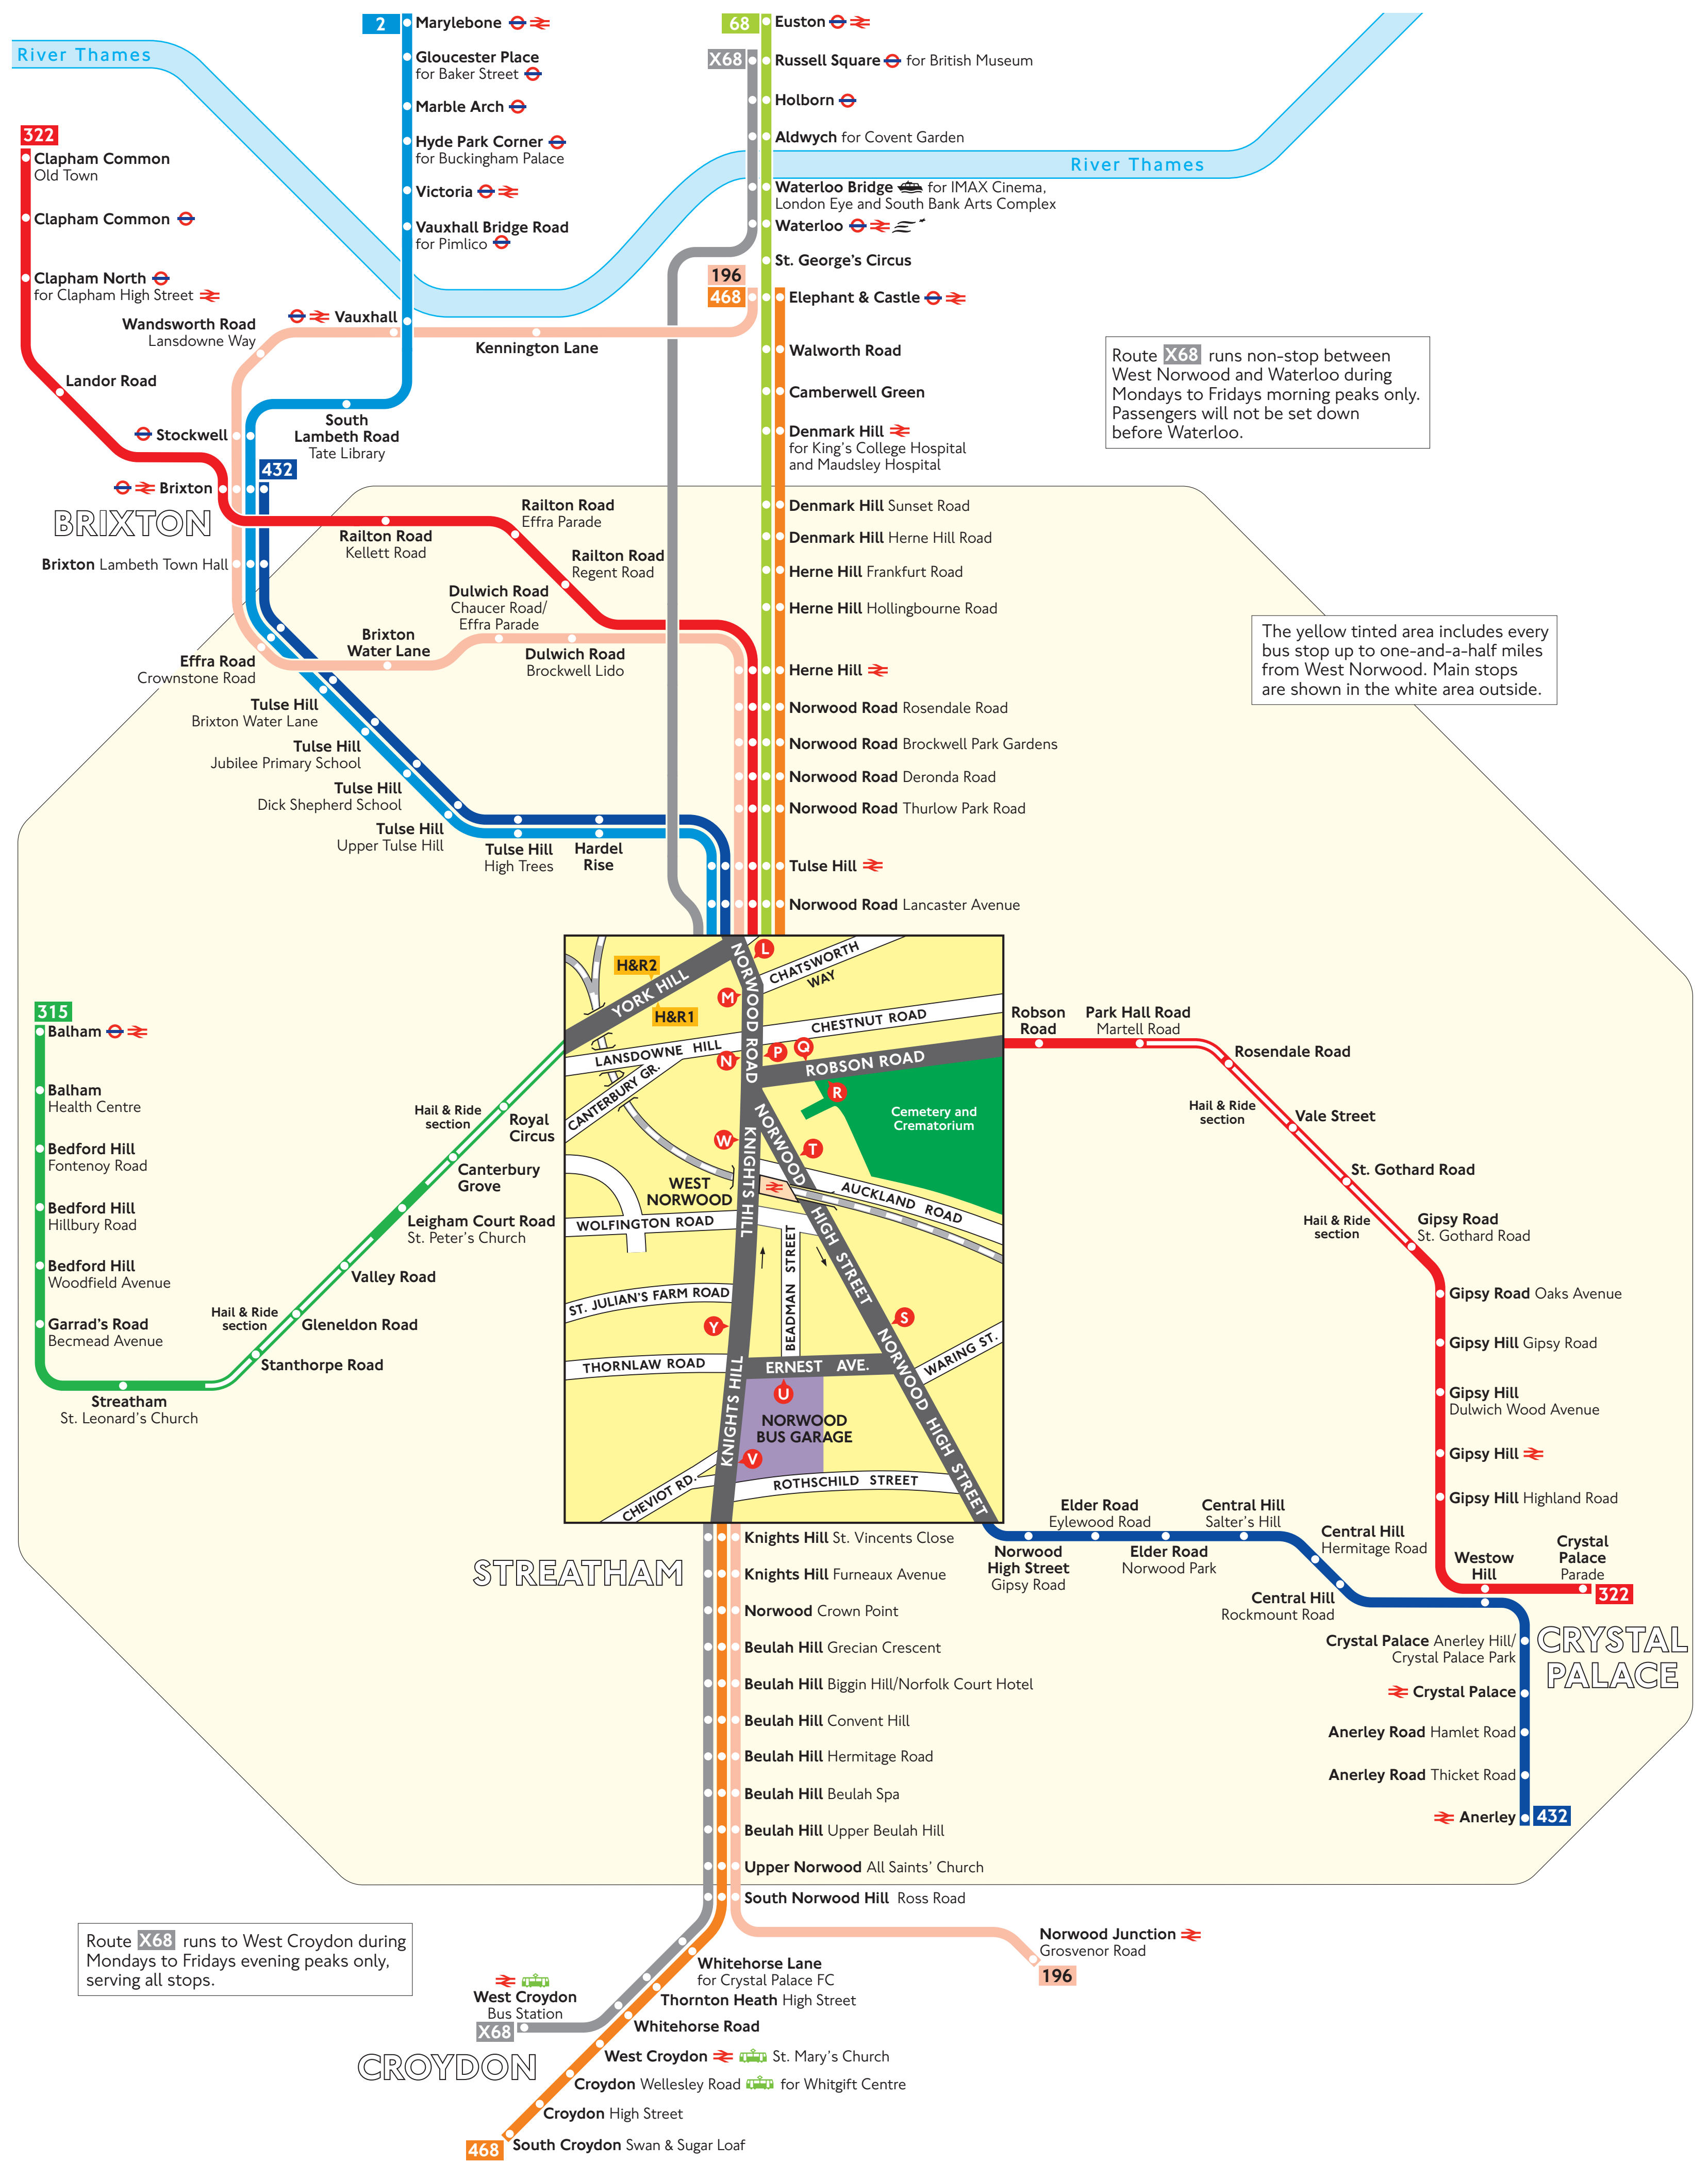

Night buses

Bus route	Towards	Bus stops
N2	Crystal Palace	L P S T
	Trafalgar Square	N U W Y
N68	Old Coulsdon	L P T U V
	Tottenham Court Road	M W Y

Destination finder

Destination	Bus routes	Bus stops
A		
Aldwych	68	M W
	X68▲, N68	M W Y
Anerley	432	L P S T
B		
Balham	315	N W Y H&R1
Bedford Hill	315	N W Y H&R1
Beulah Hill	196, 468, N68	L P T U V
	X68▼	P T U V
British Museum	68	M W
Brixton	2, 432, N2	N U W Y
	196	N W Y
	322	N R
Brixton Water Lane	196	N W Y
Brockwell Lido	196	N W Y
C		
Camberwell Green	68	M W
	468, N68	M W Y
Canterbury Grove	315	N W Y H&R1
Central Hill	432, N2	L P S T
Clapham North	322	N R
Clapham Common	322	N R
Coulsdon	N68	L P T U V
Croydon High Street and Wellesley Road	468, N68	L P T U V
Crystal Palace Parade	322	L O
	N2	L P S T
Crystal Palace and Anerley Hill/Crystal Palace Park	432	L P S T
Crystal Palace FC	468, N68	L P T U V
D		
Denmark Hill	68	M W
for King's College Hospital	468, N68	M W Y
Dulwich Road	196	N W Y
Chaucer Road/Effra Parade		
E		
Effra Road	2, 432, N2	N U W Y
	196	N W Y
Elder Road	432, N2	L P S T
Elephant & Castle	68	M W
	196	N W Y
	468, N68	M W Y
Euston	68	M W Y
G		
Garrad's Road	315	N W Y H&R1
Gipsy Hill	322	L O
Gipsy Road	322	L O
Gleneldon Road	315	N W Y H&R1
Gloucester Place for Baker Street	2	N U W Y
H		
Herne Hill	68	M W
	196	N W Y
	322	N R
	468, N68	M W Y
Herne Hill Frankfurt Road and Hollingbourne Road	68	M W
	468, N68	M W Y
Holborn	68	M W
	X68◆, N68	M W Y
Hyde Park Corner	2	N U W Y

Destination	Bus routes	Bus stops
K		
Kennington Lane	196	N W Y
Knights Hill	196, 468, N68	L P T U V
	X68▼	P T U V
L		
Landor Road	322	N R
Leigham Court Road	315	N W Y H&R1
St. Peter's Church		
M		
Marble Arch	2	N U W Y
Marylebone	2	N U W Y
N		
Norwood Crown Point	196, 468, N68	L P T U V
	X68▼	P T U V
Norwood High Street Gipsy Road	432, N2	L P S T
Norwood Junction	196	L P T U V
Grosvenor Road		
Norwood Park	432, N2	L P S T
Norwood Road	68	M W
Brockwell Park Gardens, Deronda Road, Rosendale Road and Thurlow Park Road	196	N W Y
	322	N R
	468, N68	M W Y
O		
Old Coulsdon	N68	L P T U V
P		
Park Hall Road Martell Road	322	L O
Purley	N68	L P T U V
R		
Railton Road	322	N R

Destination	Bus routes	Bus stops
S		
Robson Road	322	L O
Rosendale Road	322	L O
Royal Circus	315	N W Y H&R1
Russell Square	68	M W
	X68◆	M W Y
T		
St. George's Circus	68	M W
	N68	M W Y
St. Gothard Road	322	L O
South Croydon Swan & Sugar Loaf	468, N68	L P T U V
South Lambeth Road Tate Library	2, N2	N U W Y
South Norwood Hill Ross Road	196, 468, N68	L P T U V
	X68▼	P T U V
Stanthorpe Road	315	N W Y H&R1
Stockwell	2, N2	N U W Y
	196	N W Y
Streatham St. Leonard's Church	315	N W Y H&R1
U		
Tate Britain	2, N2	N U W Y
Thornton Heath High Street	468, N68	L P T U V
	X68▼	P T U V
Tottenham Court Road	N68	M W Y
Trafalgar Square	N2	N U W Y
Tulse Hill	2, 432, N2	N U W Y
	68	M W
	196, 468, N68	M W Y
	322	N R
Tulse Hill Brixton Water Lane, Dick Shepherd School, High Trees Jubilee Primary School, and Upper Tulse Hill	2, 432, N2	N U W Y

Destination	Bus routes	Bus stops
V		
Vale Street	322	L O
Valley Road	315	N W Y H&R1
Vauxhall	2, N2	N U W Y
	196	N W Y
Vauxhall Bridge Road for Pimlico	2, N2	N U W Y
Victoria	2, N2	N U W Y
W		
Walworth Road	68	M W
	468, N68	M W Y
Wandsworth Road Lansdowne Way	196	N W Y
Waterloo	68	M W
	X68◆, N68	M W Y
Waterloo Bridge	68	M W
	X68◆, N68	M W Y
West Croydon	468, N68	L P T U V
St. Mary's Church	X68▼	P T U V
Westminster	N2	N U W Y
Westow Hill	322	L O
	432, N2	L P S T
Whitehorse Road	468, N68	L P T U V
	X68▼	P T U V

WEST NORWOOD DR (LAM) TFL10732.03.07/F