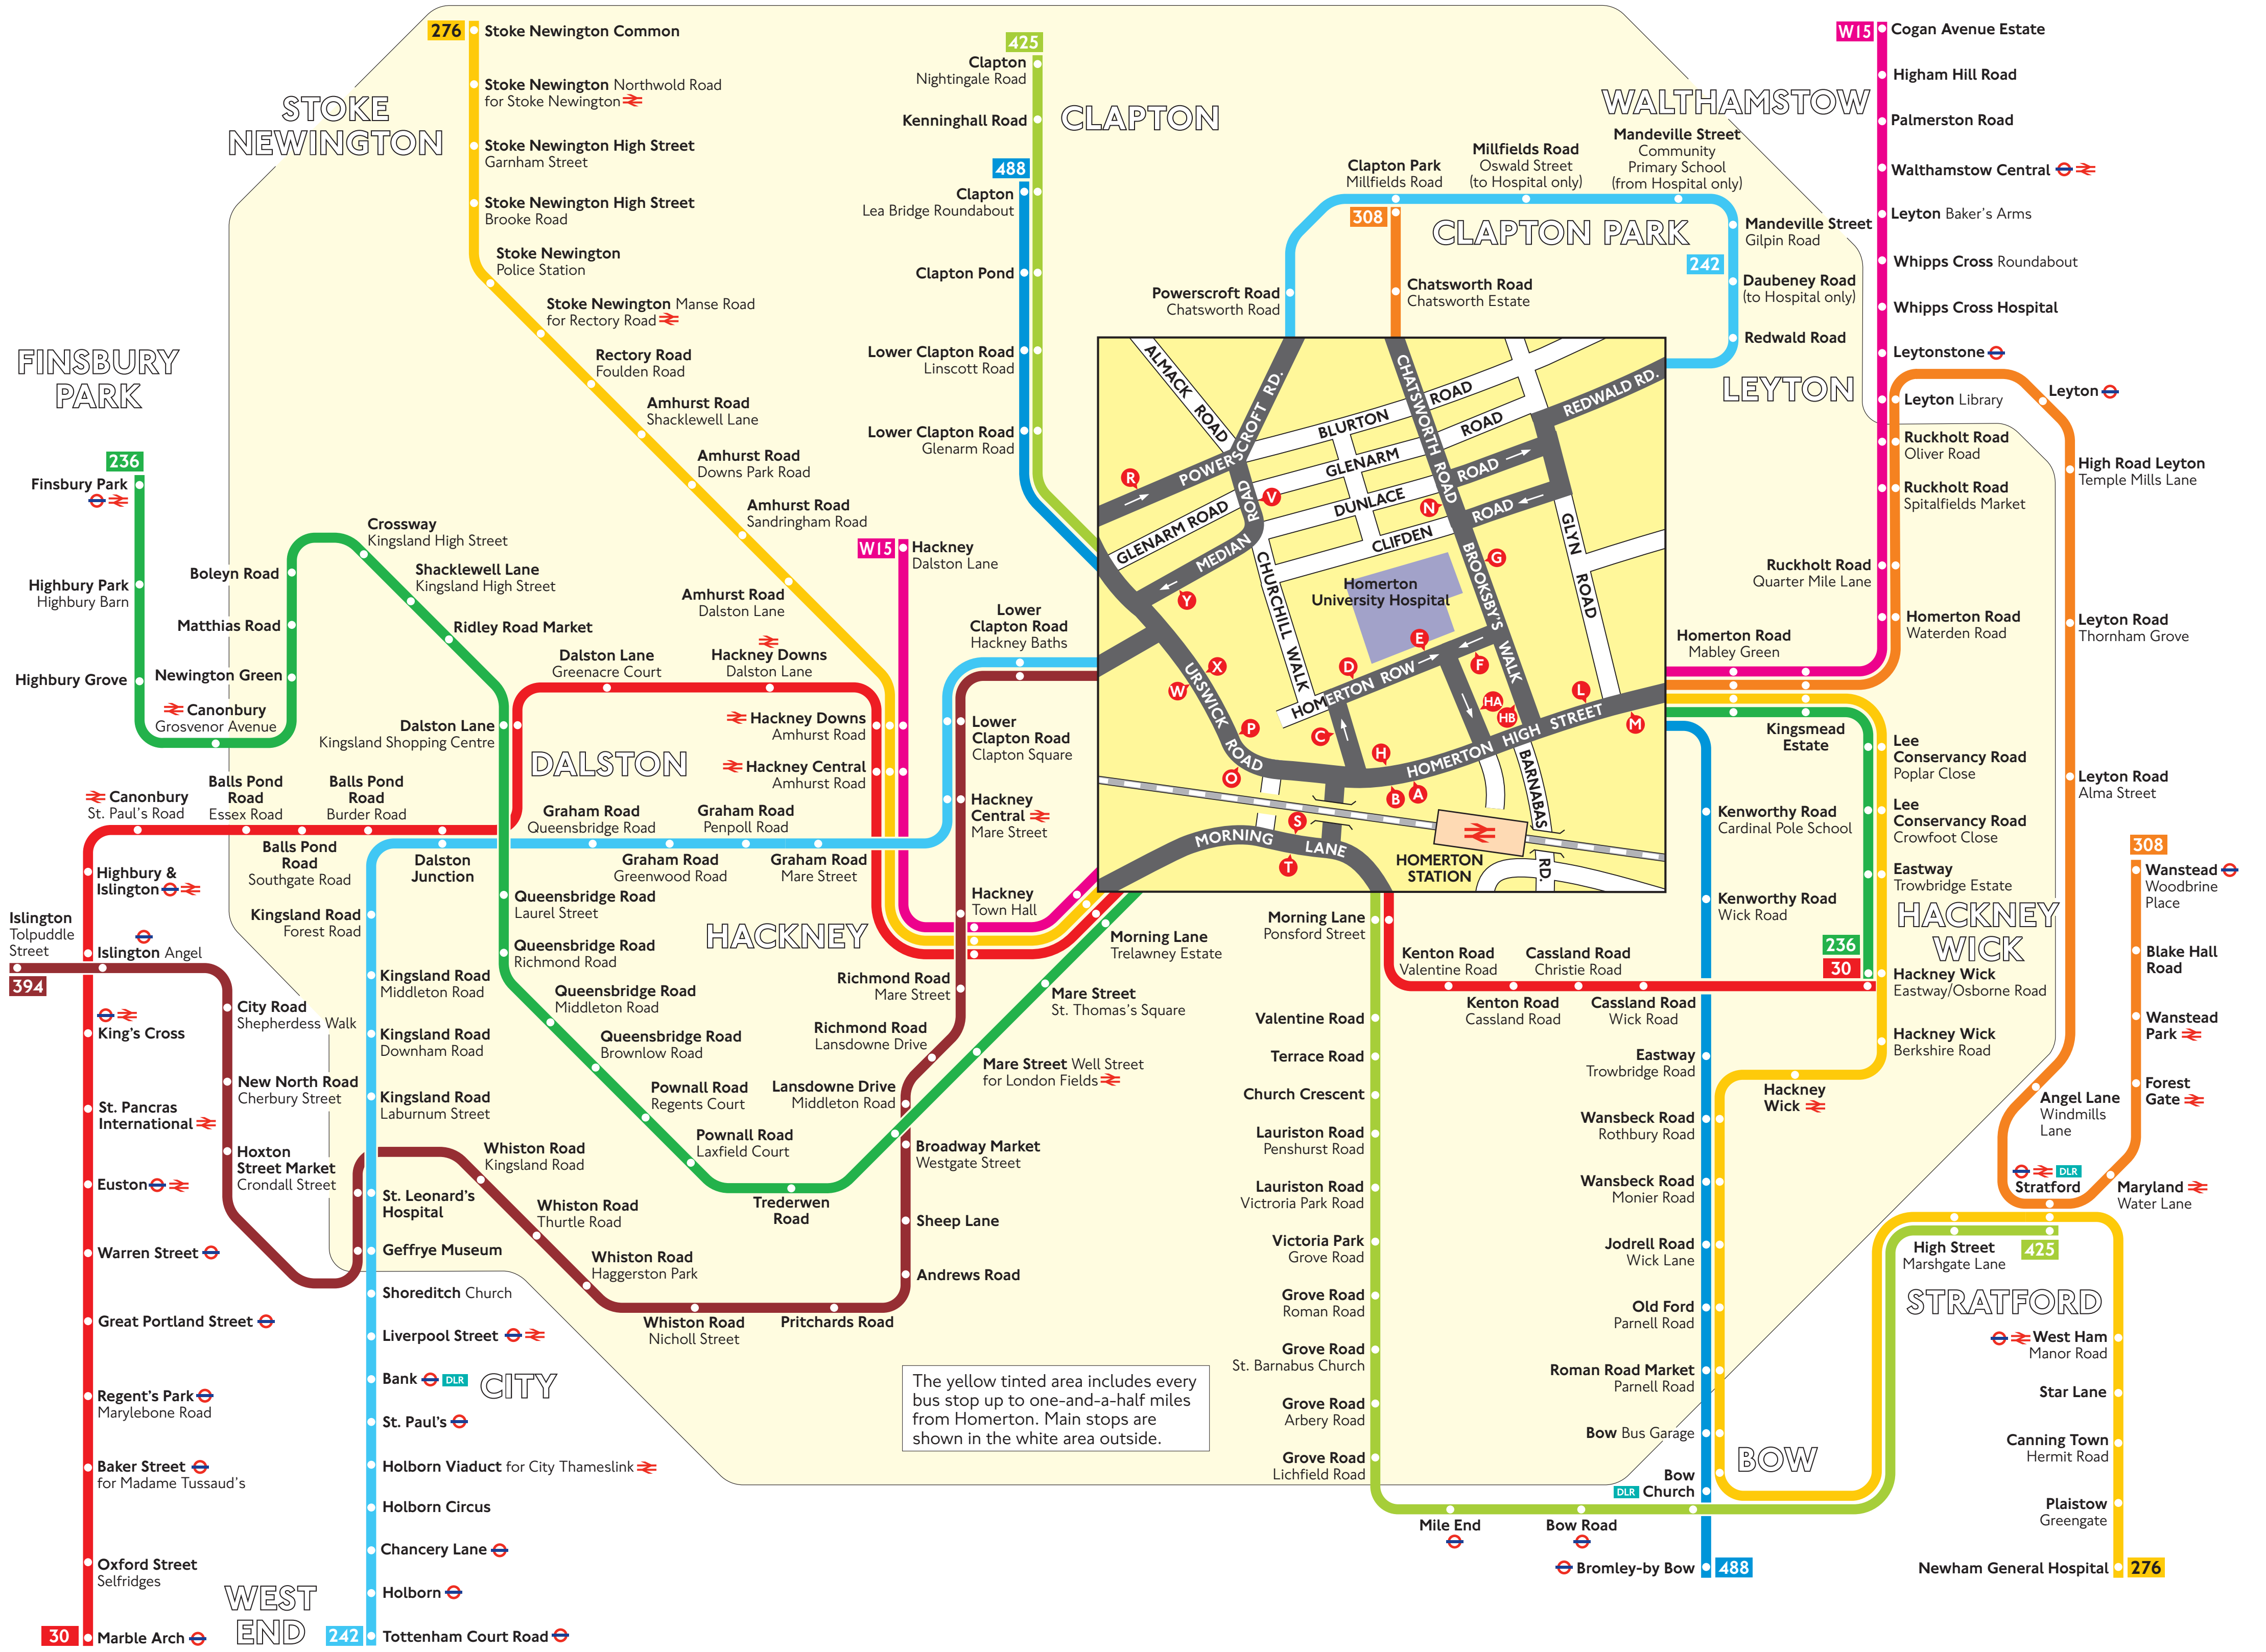

# Buses from Homerton

© copyright Transport for London  
Information correct from 5 July 2008

- Key**
- Connections with Underground
  - Connections with National Rail
  - Connections with Docklands Light Railway
- Red discs show the bus stop you need for your chosen bus service. The disc appears on the top of the bus stop in the street (see map of town centre in centre of diagram).

## Route finder

Destination	Bus routes	Bus stops
<b>O</b>		
New Spitalfields Market Ruckholt Road	W15	C D E L S
<b>P</b>		
Old Ford Parnell Road	276	C D E L S
	488	C D E L P X
Oxford Street Selfridges	30	T
<b>Q</b>		
Queensbridge Road	236	A F M T
<b>R</b>		
Rectory Road	276	A F M T
Redwald Road	242	HA HB N R
Regent's Park Marylebone Road	30	T
Richmond Road	394	A E O W
Ridley Road Market	236	A F M T
Roman Road Market Parnell Road	276	C D E L S
	488	C D E L P X
Ruckholt Road	308, W15	C D E L S
<b>S</b>		
St. Leonard's Hospital	242	HA HB N V Y
	394	A E O W
St. Paul's	30	T
St. Pancras International	242	HA HB N V Y
Shacklewell Lane Kingsland Road	236	A F M T
Sheep Lane	394	A E O W
Shoreditch Church	242	HA HB N V Y
Stoke Newington	276	A F M T
Stratford	276	C D E L S
	308	F G L
	425	B C D E P X
<b>T</b>		
Temple Mills Lane	308	F G L
Tottenham Court Road	242	HA HB N V Y
Trederwen Road	236	A F M T
Trowbridge Estate	236, 276	C D E L S
<b>V</b>		
Victoria Park	425	B C D E L P X
<b>W</b>		
Walthamstow Central	W15	C D E L S
Wansbeck Road	276	C D E L S
	488	C D E L P X
Wanstead Woodbrine Place	308	F G L
Wanstead Park	308	F G L
Warren Street	30	T
West Ham Manor Road	276	C D E L S
Whipps Cross Roundabout	W15	C D E L S
Whipps Cross Hospital	W15	C D E L S
Whiston Road	394	A E O W