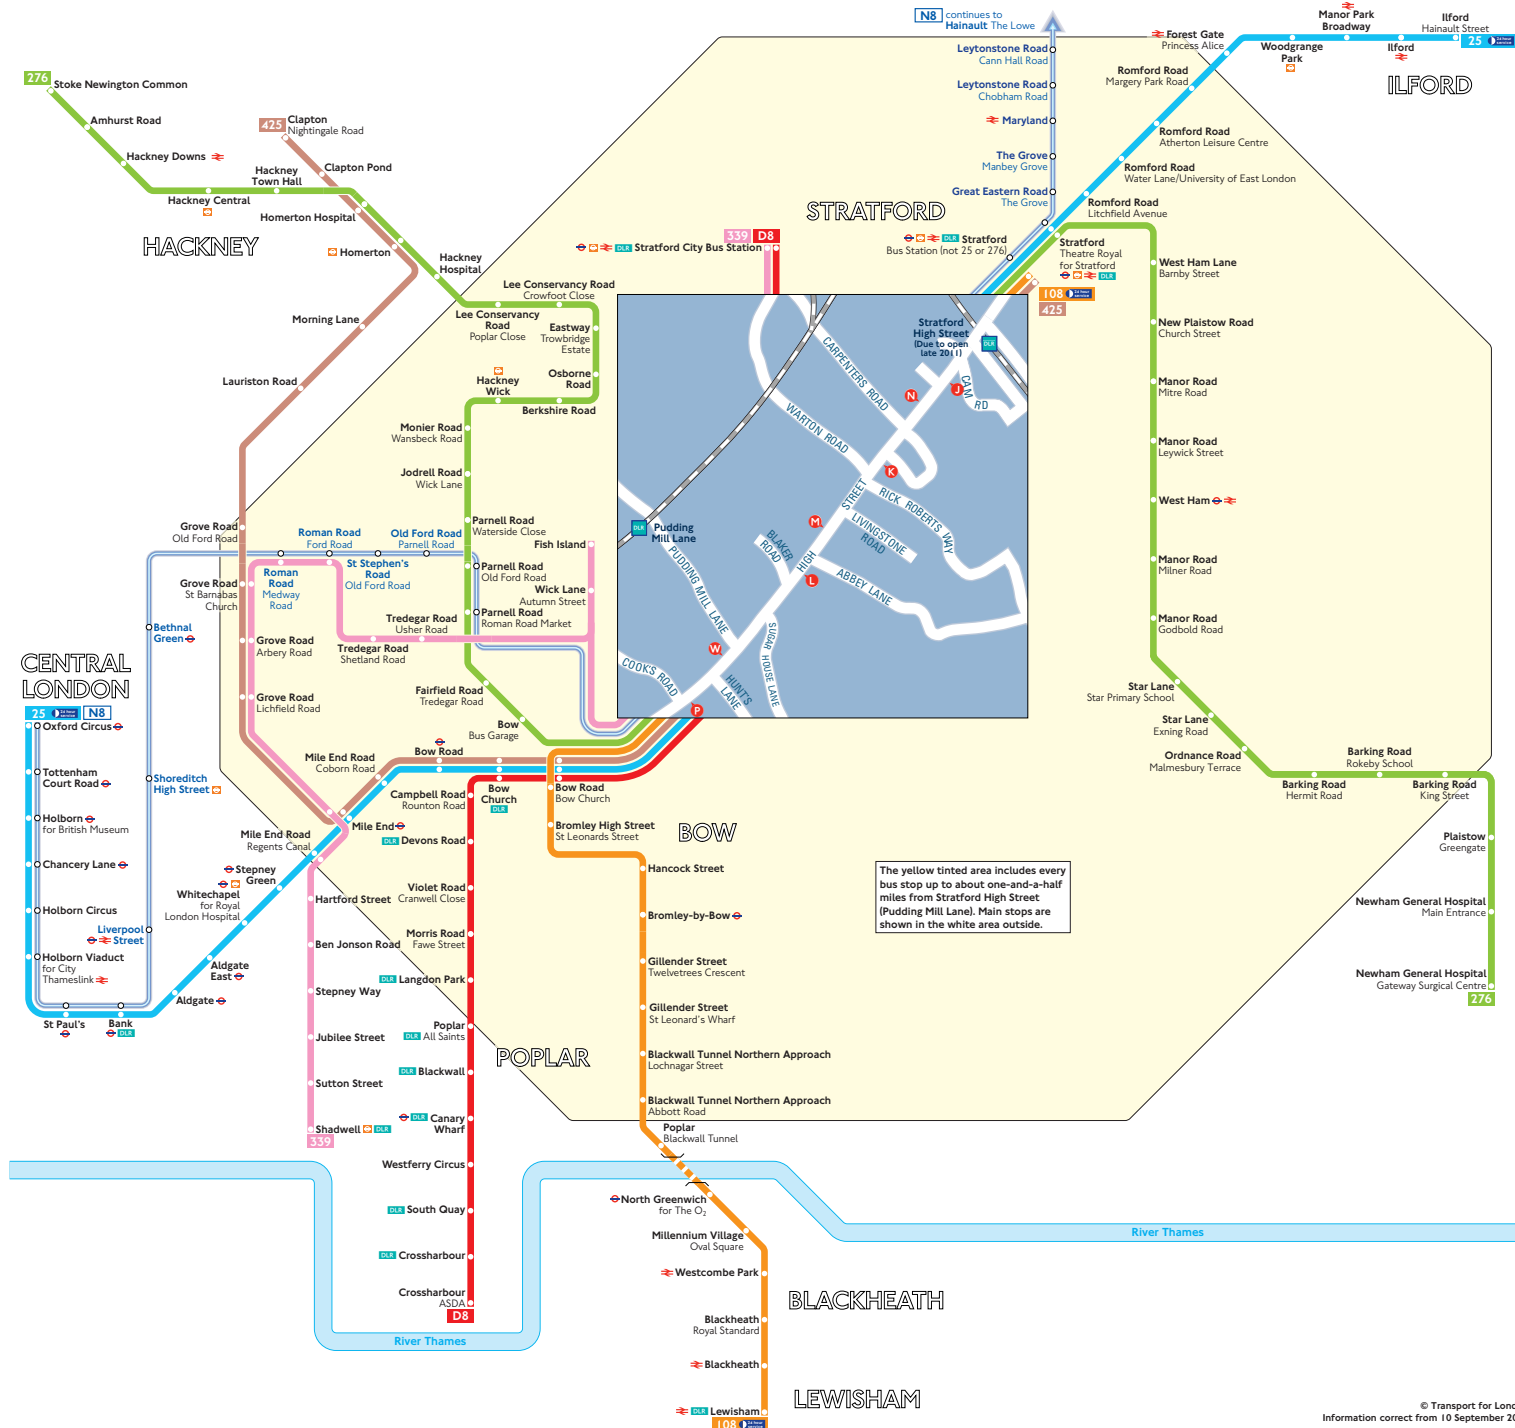

Buses from Stratford High Street (Pudding Mill Lane)

Key

1. 25 Day buses in black
   - N8 Night buses in blue
   - Connections with London Underground
   - Connections with London Overground
   - Connections with National Rail
   - Connections with Docklands Light Railway
2. **A** Red discs show the bus stop you need for your chosen bus service. The disc **A** appears on the top of the bus stop in the street (see map of town centre in centre of diagram).

Route finder

Day buses including 24-hour services

Bus route	Towards	Bus stops
25	Ilford	M N W
	Oxford Circus	J K L P
108	Lewisham	J K L P
	Stratford	M N W
276	Newham General Hospital	M N W
	Stoke Newington Common	J K L P
339	Shadwell	L P
	Stratford City Bus Station	M W
425	Clapton	J K L P
	Stratford	M N W
D8	Crossharbour	L P
	Stratford City Bus Station	M W

Night buses

Bus route	Towards	Bus stops
N8	Hainault	M N W
	Oxford Circus	J K L P