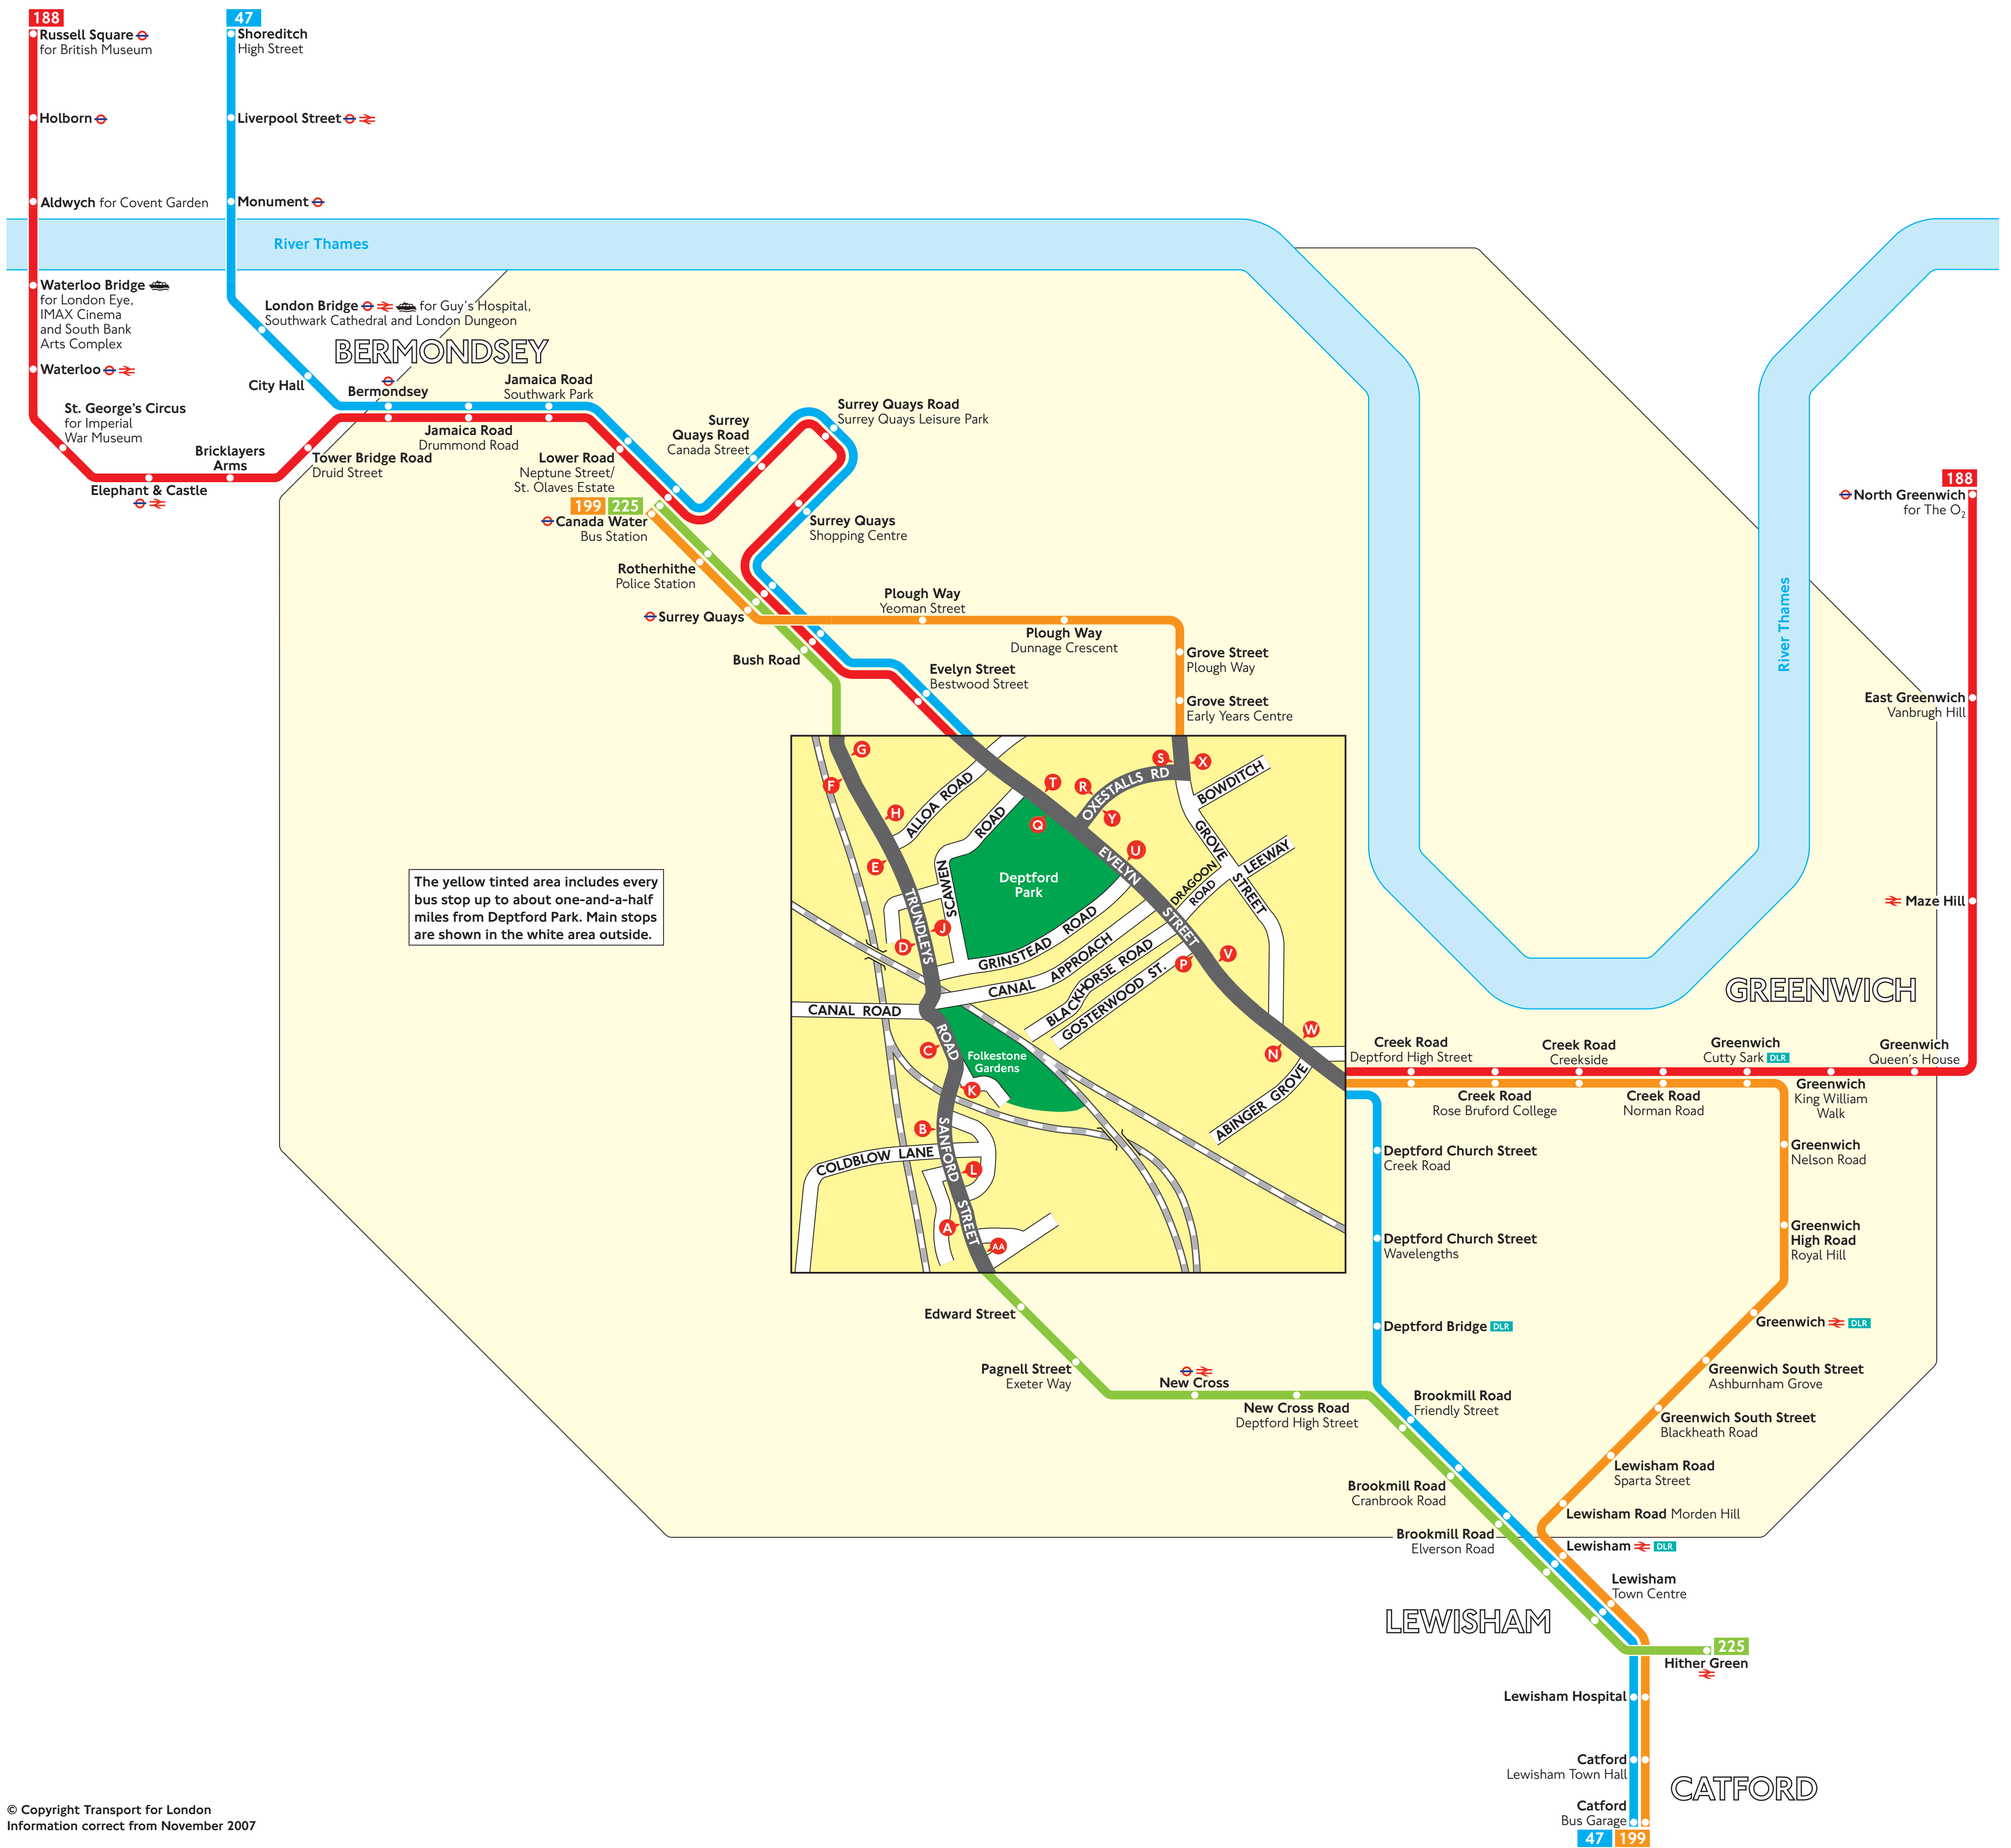

Buses from Deptford Park

© Copyright Transport for London
Information correct from November 2007

Key

- 47 Day buses in black
- N1 Night buses in blue
- Connections with Underground
- Connections with National Rail
- Connections with Docklands Light Railway
- Connections with river boats

Red discs show the bus stop you need for your chosen bus service. The disc **A** appears on the top of the bus stop in the street (see map of town centre in centre of diagram).

Route finder

Day buses including 24-hour routes

Bus route	Towards	Bus stops
47	Catford	TUVW
188	North Greenwich	TUVW
188	Russell Square	NPO
199	Canada Water	NPRS
199	Catford	UVWXY
225	Canada Water	ABCDEF
225	Hither Green	MGHJKL

Night buses

Bus route	Towards	Bus stops
N1	Thamesmead	UVWXY
N1	Tottenham Court Road	NPRS
N47	St. Mary Cray	TUVW
N47	Trafalgar Square	NPO

Destination	Bus routes	Bus stops
Greenwich Nelson Road	199	UVWXY
Greenwich Queen's House	188	TUVW
	N1	UVWXY
Greenwich High Road Royal Hill	199	UVWXY
Greenwich South Street	199	UVWXY
Grove Street	199, N1	NPRS
H		
Hither Green	225	MGHJKL
Holborn	188	NPO
	N1	NPRS
J		
Jamaica Road	47, 188, N47	NPO
L		
Lewisham	47, N47	TUVW
	199	UVWXY
	225	MGHJKL
Lewisham Town Centre	47, N47	TUVW
	199	UVWXY
	225	MGHJKL
Lewisham Hospital	47, N47	TUVW
	199	UVWXY
Lewisham Road	199	UVWXY
Liverpool Street	47	NPO
London Bridge	47, N47	NPO
Lower Road Neptune Street/ St. Olaves Estate	47, 188, N47	NPO
Ludgate Circus for City Thameslink	N47	NPO
M		
Maze Hill	188	TUVW
	N1	UVWXY
Monument	47, N47	NPO
N		
New Cross	225	MGHJKL
New Cross Road Deptford High St.	225	MGHJKL
North Greenwich for The O ₂	188	TUVW