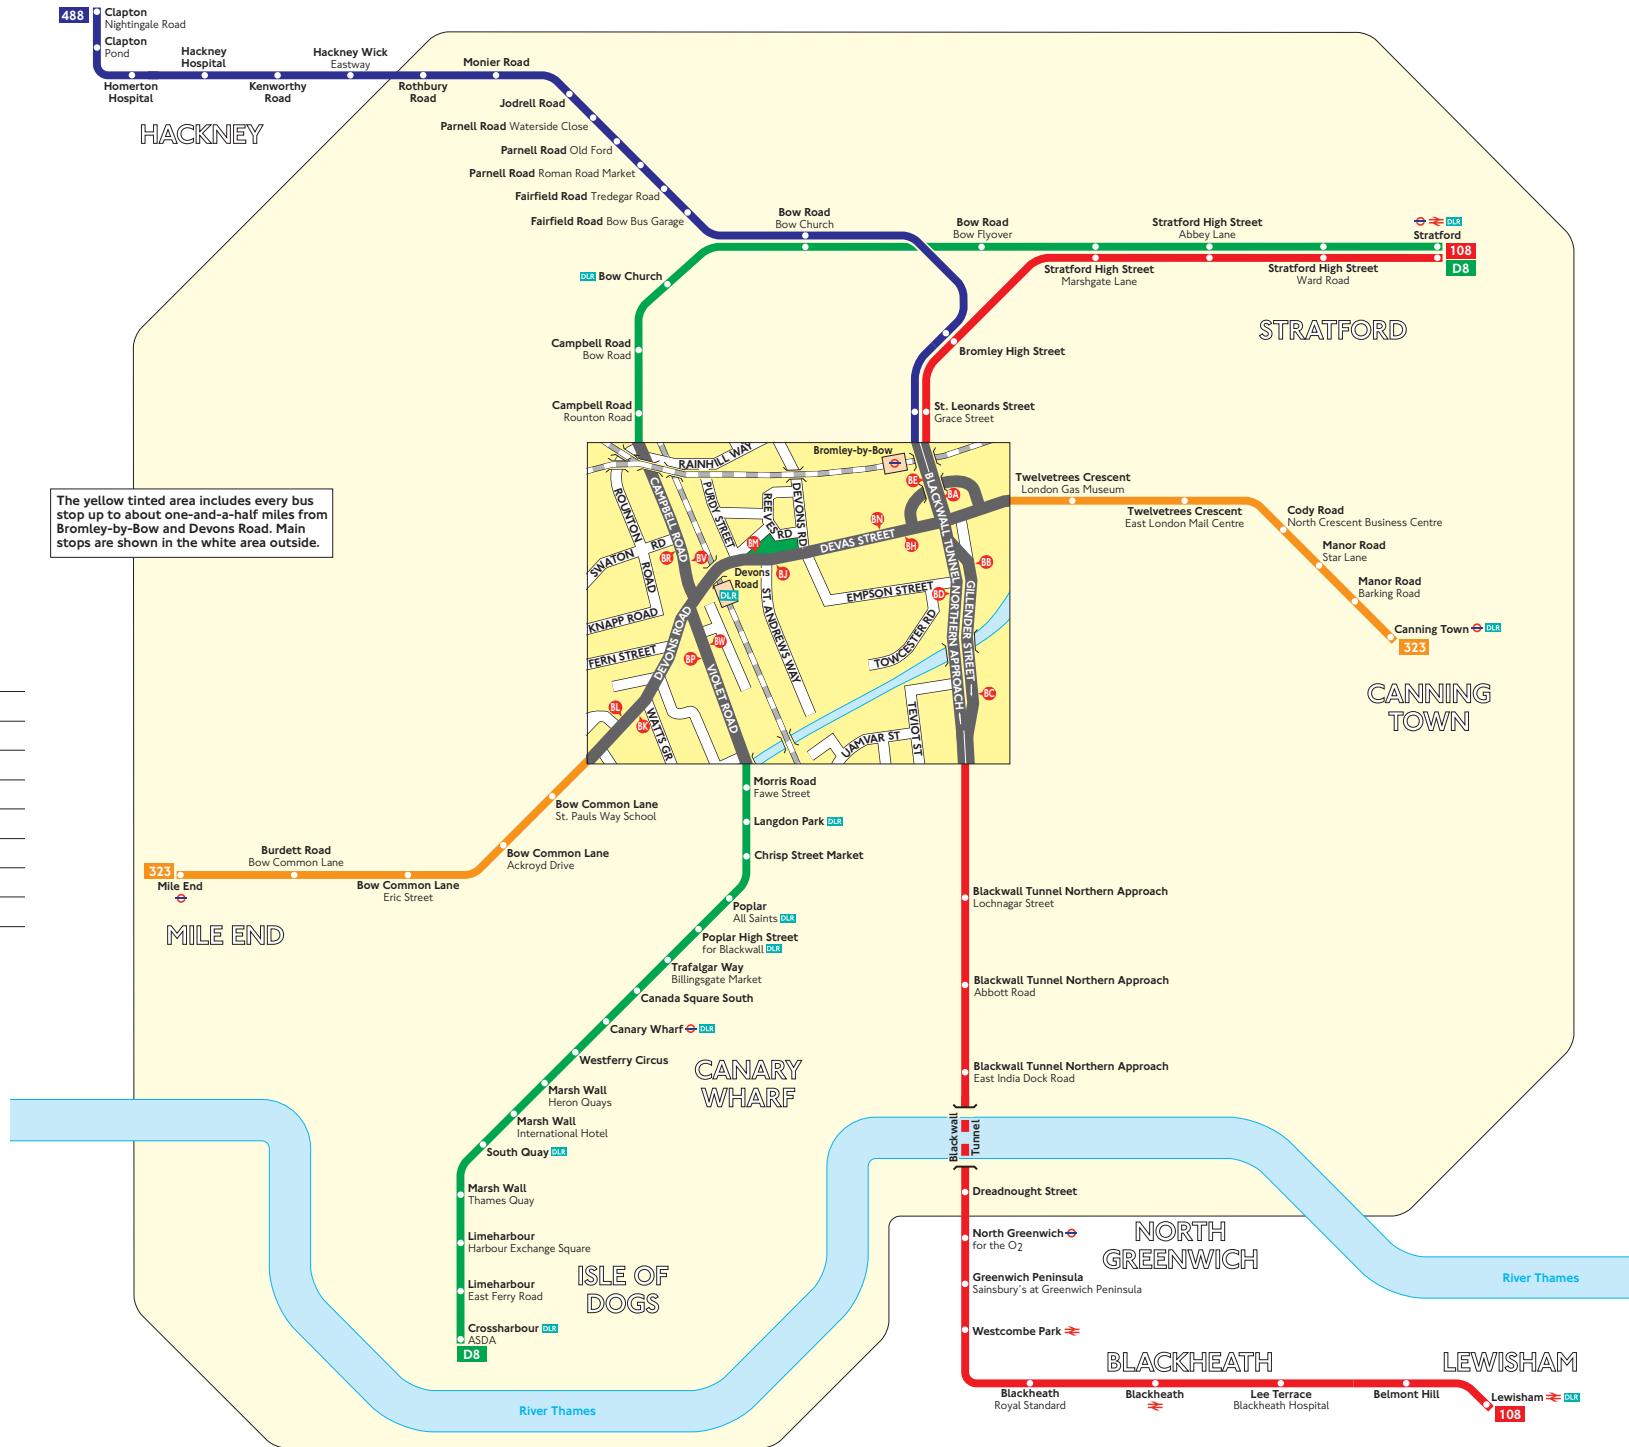

Buses from Bromley-by-Bow and Devons Road

The yellow tinted area includes every bus stop up to about one-and-a-half miles from Bromley-by-Bow and Devons Road. Main stops are shown in the white area outside.

Route finder

Day buses including 24-hour routes

Bus route	Towards	Bus stops
108	Lewisham	8A 8B 8C
	Stratford	8D 8E
323	Canning Town	8L 8M 8N
	Mile End	8H 8J 8K
488	Clapton	8E
D8	Isle of Dogs	8V 8W
	Stratford	8P 8R