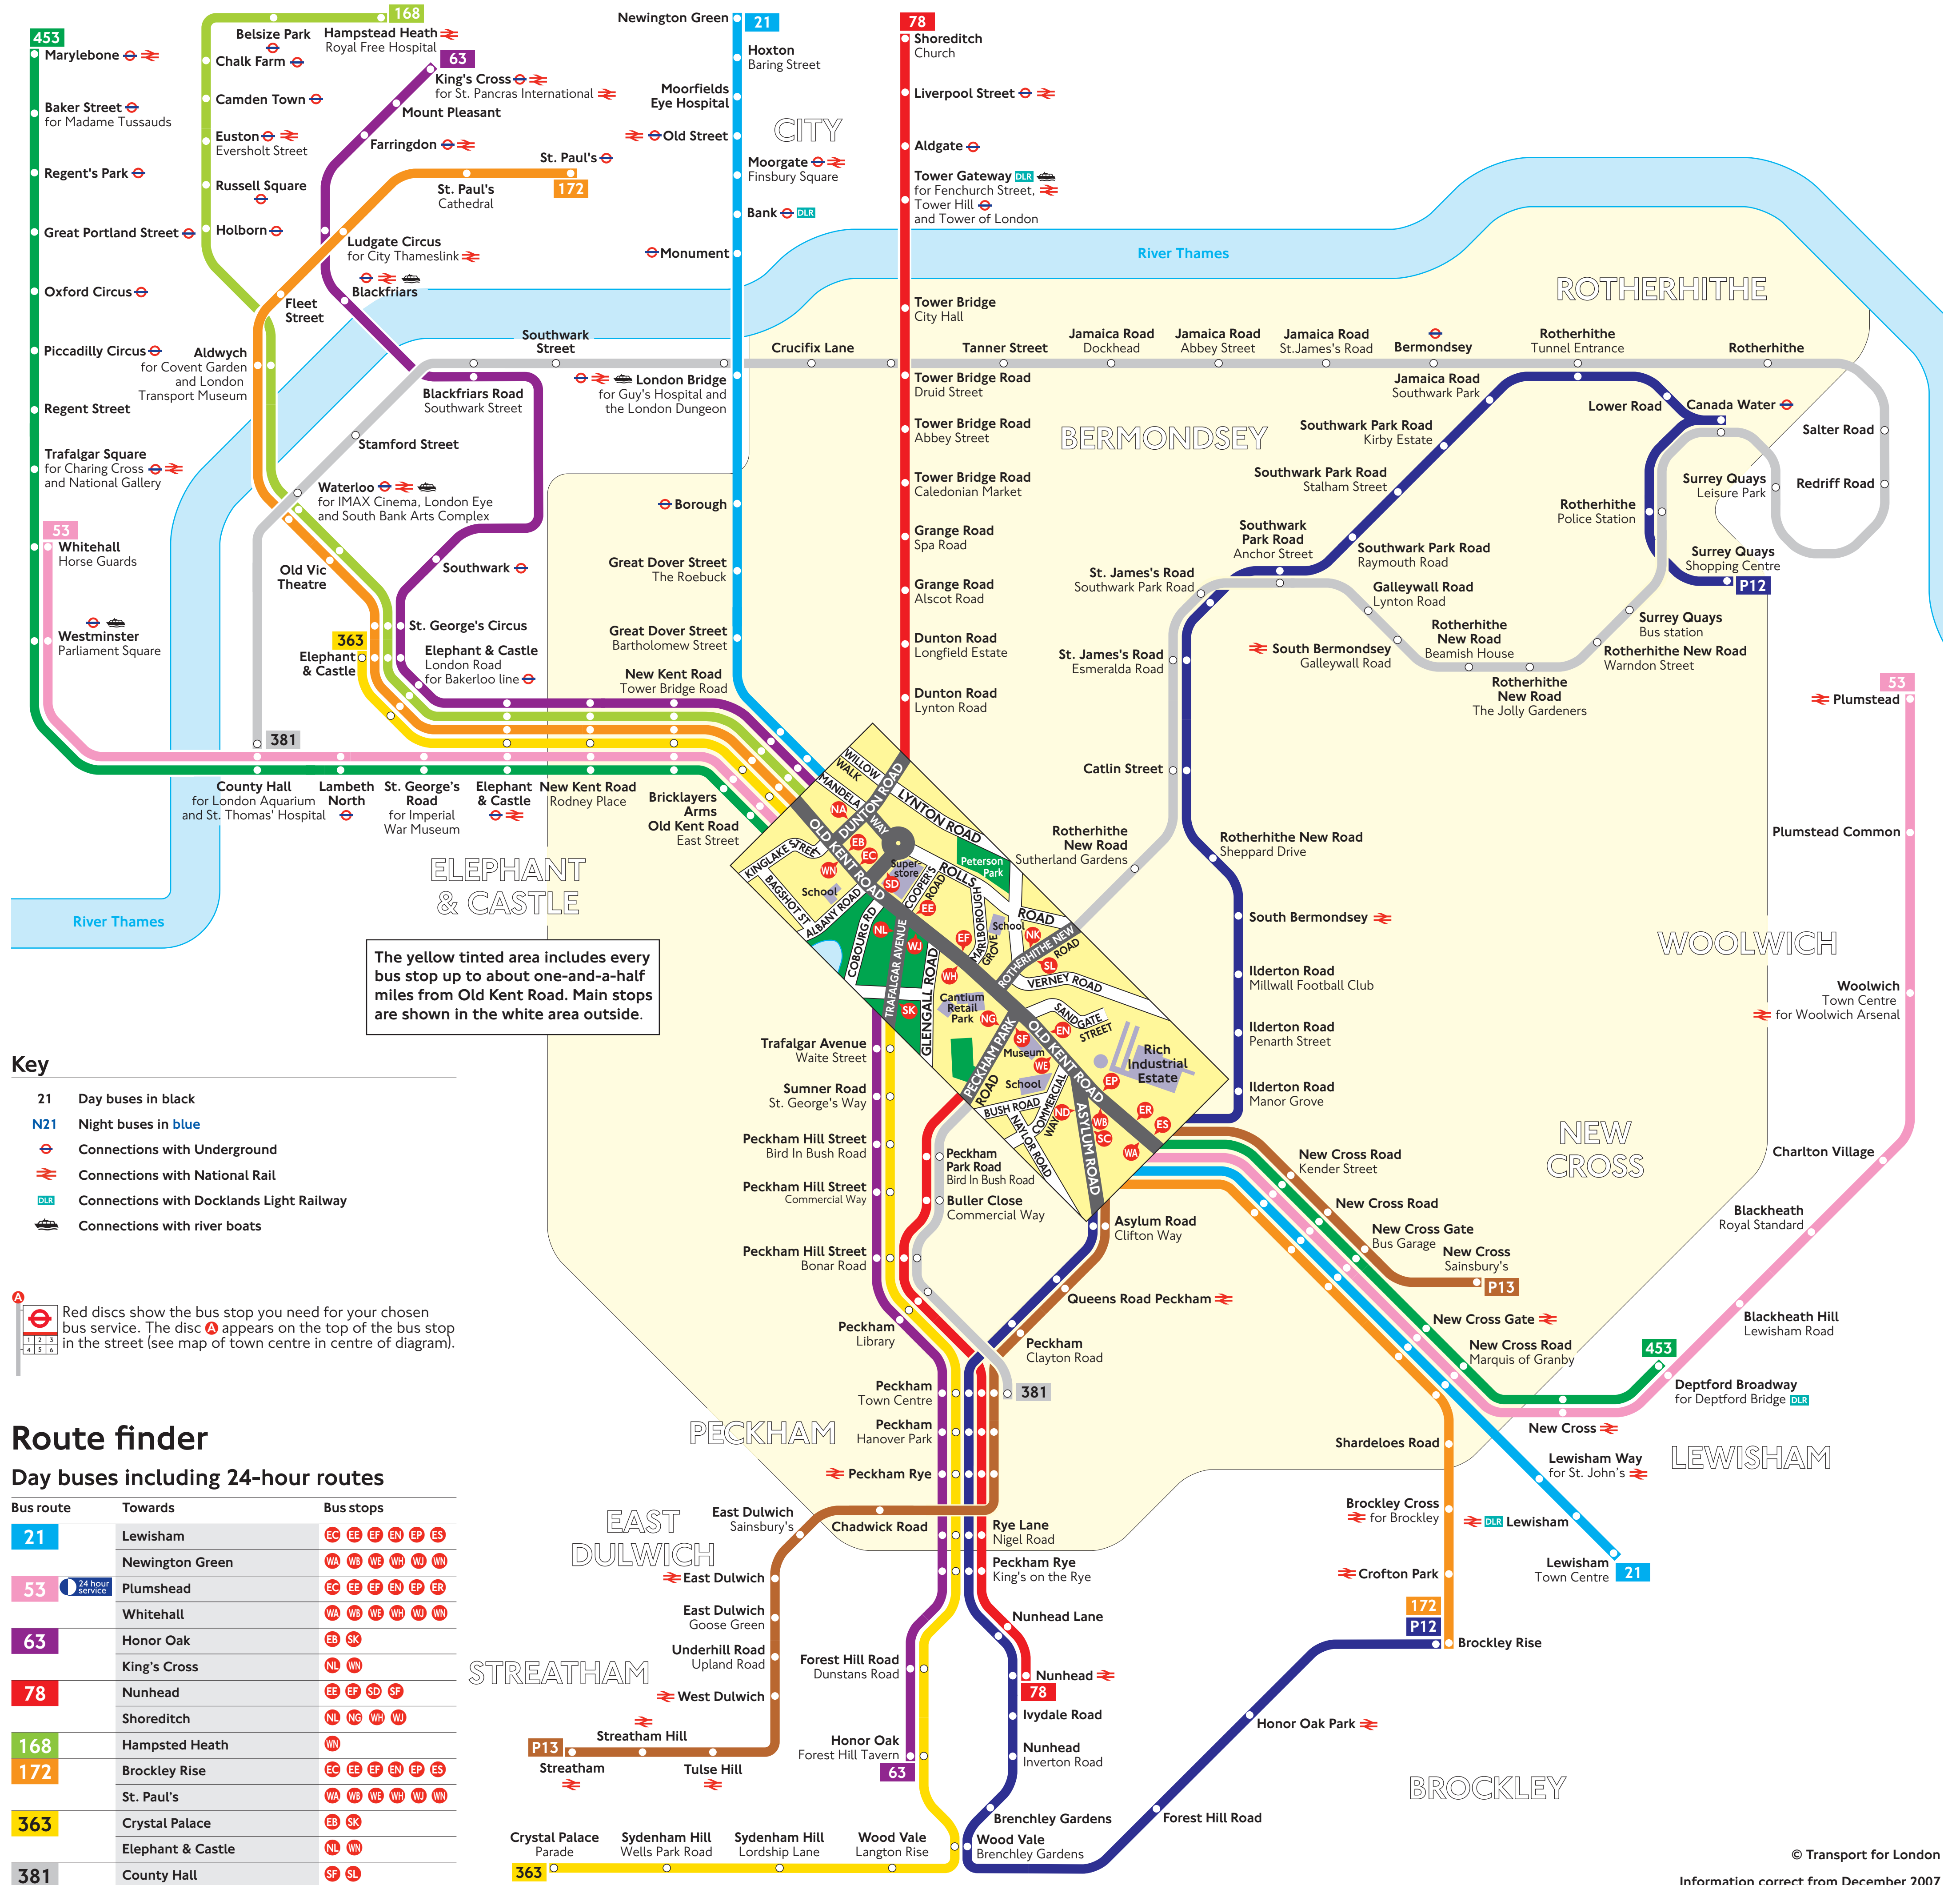

Buses from Old Kent Road

The yellow tinted area includes every bus stop up to about one-and-a-half miles from Old Kent Road. Main stops are shown in the white area outside.

- Key**
- 21 Day buses in black
 - N21 Night buses in blue
 - Connections with Underground
 - Connections with National Rail
 - Connections with Docklands Light Railway
 - Connections with river boats

Red discs show the bus stop you need for your chosen bus service. The disc appears on the top of the bus stop in the street (see map of town centre in centre of diagram).

Route finder

Day buses including 24-hour routes

Destination	Bus routes	Bus stops
M		
Marylebone	453	MA MB ME MF MW
Monument	21	MA MB ME MF MW
Moorfields Eye Hospital	21	MA MB ME MF MW
Moorgate	21	MA MB ME MF MW
N		
New Cross	53, 453	EC EF EN EP ER
New Cross Sainsbury's	P13	EP ES ND
New Cross Gate	21, 172, 53, 453	EC EF EN EP ES, EP ES ND
New Cross Road Kender Street and Marquis of Grandy	53, 453	EC EF EN EP ER
New Kent Road Rodney Place and Tower Bridge Road	P13, 53, 172, 453, 63, 363	MA MB ME MF MW, NL NH
Newington Green	21	MA MB ME MF MW
Nunhead	78	EE EF ED SF
Nunhead Lane	P12, 78	SC MA MB, EE EF ED SF
O		
Old Street	21	MA MB ME MF MW
Old Vic Theatre	168	NH
O		
Oxford Circus	453	MA MB ME MF MW
P		
Peckham Library	63, 363	EP SK
Peckham Rye	78, 381	EE EF ED SF, SP SL
Peckham Town Centre	63, 363	EP SK
Peckham Hill Street Bonar Road	63, 363	EP SK
Peckham Rye	381, 63, 363	SP SL, EE EF ED SF
Piccadilly Circus	453	MA MB ME MF MW
Plumstead	53	EC EF EN EP ER
Q		
Queens Road Peckham	P12, P13	SC MA MB
R		
Regent's Park	453	MA MB ME MF MW
Regent Street	453	MA MB ME MF MW
Rotherhithe	381	NG NK
Rotherhithe Police Station and Tunnel Entrance	381, P12	NG NK, EP ES ND