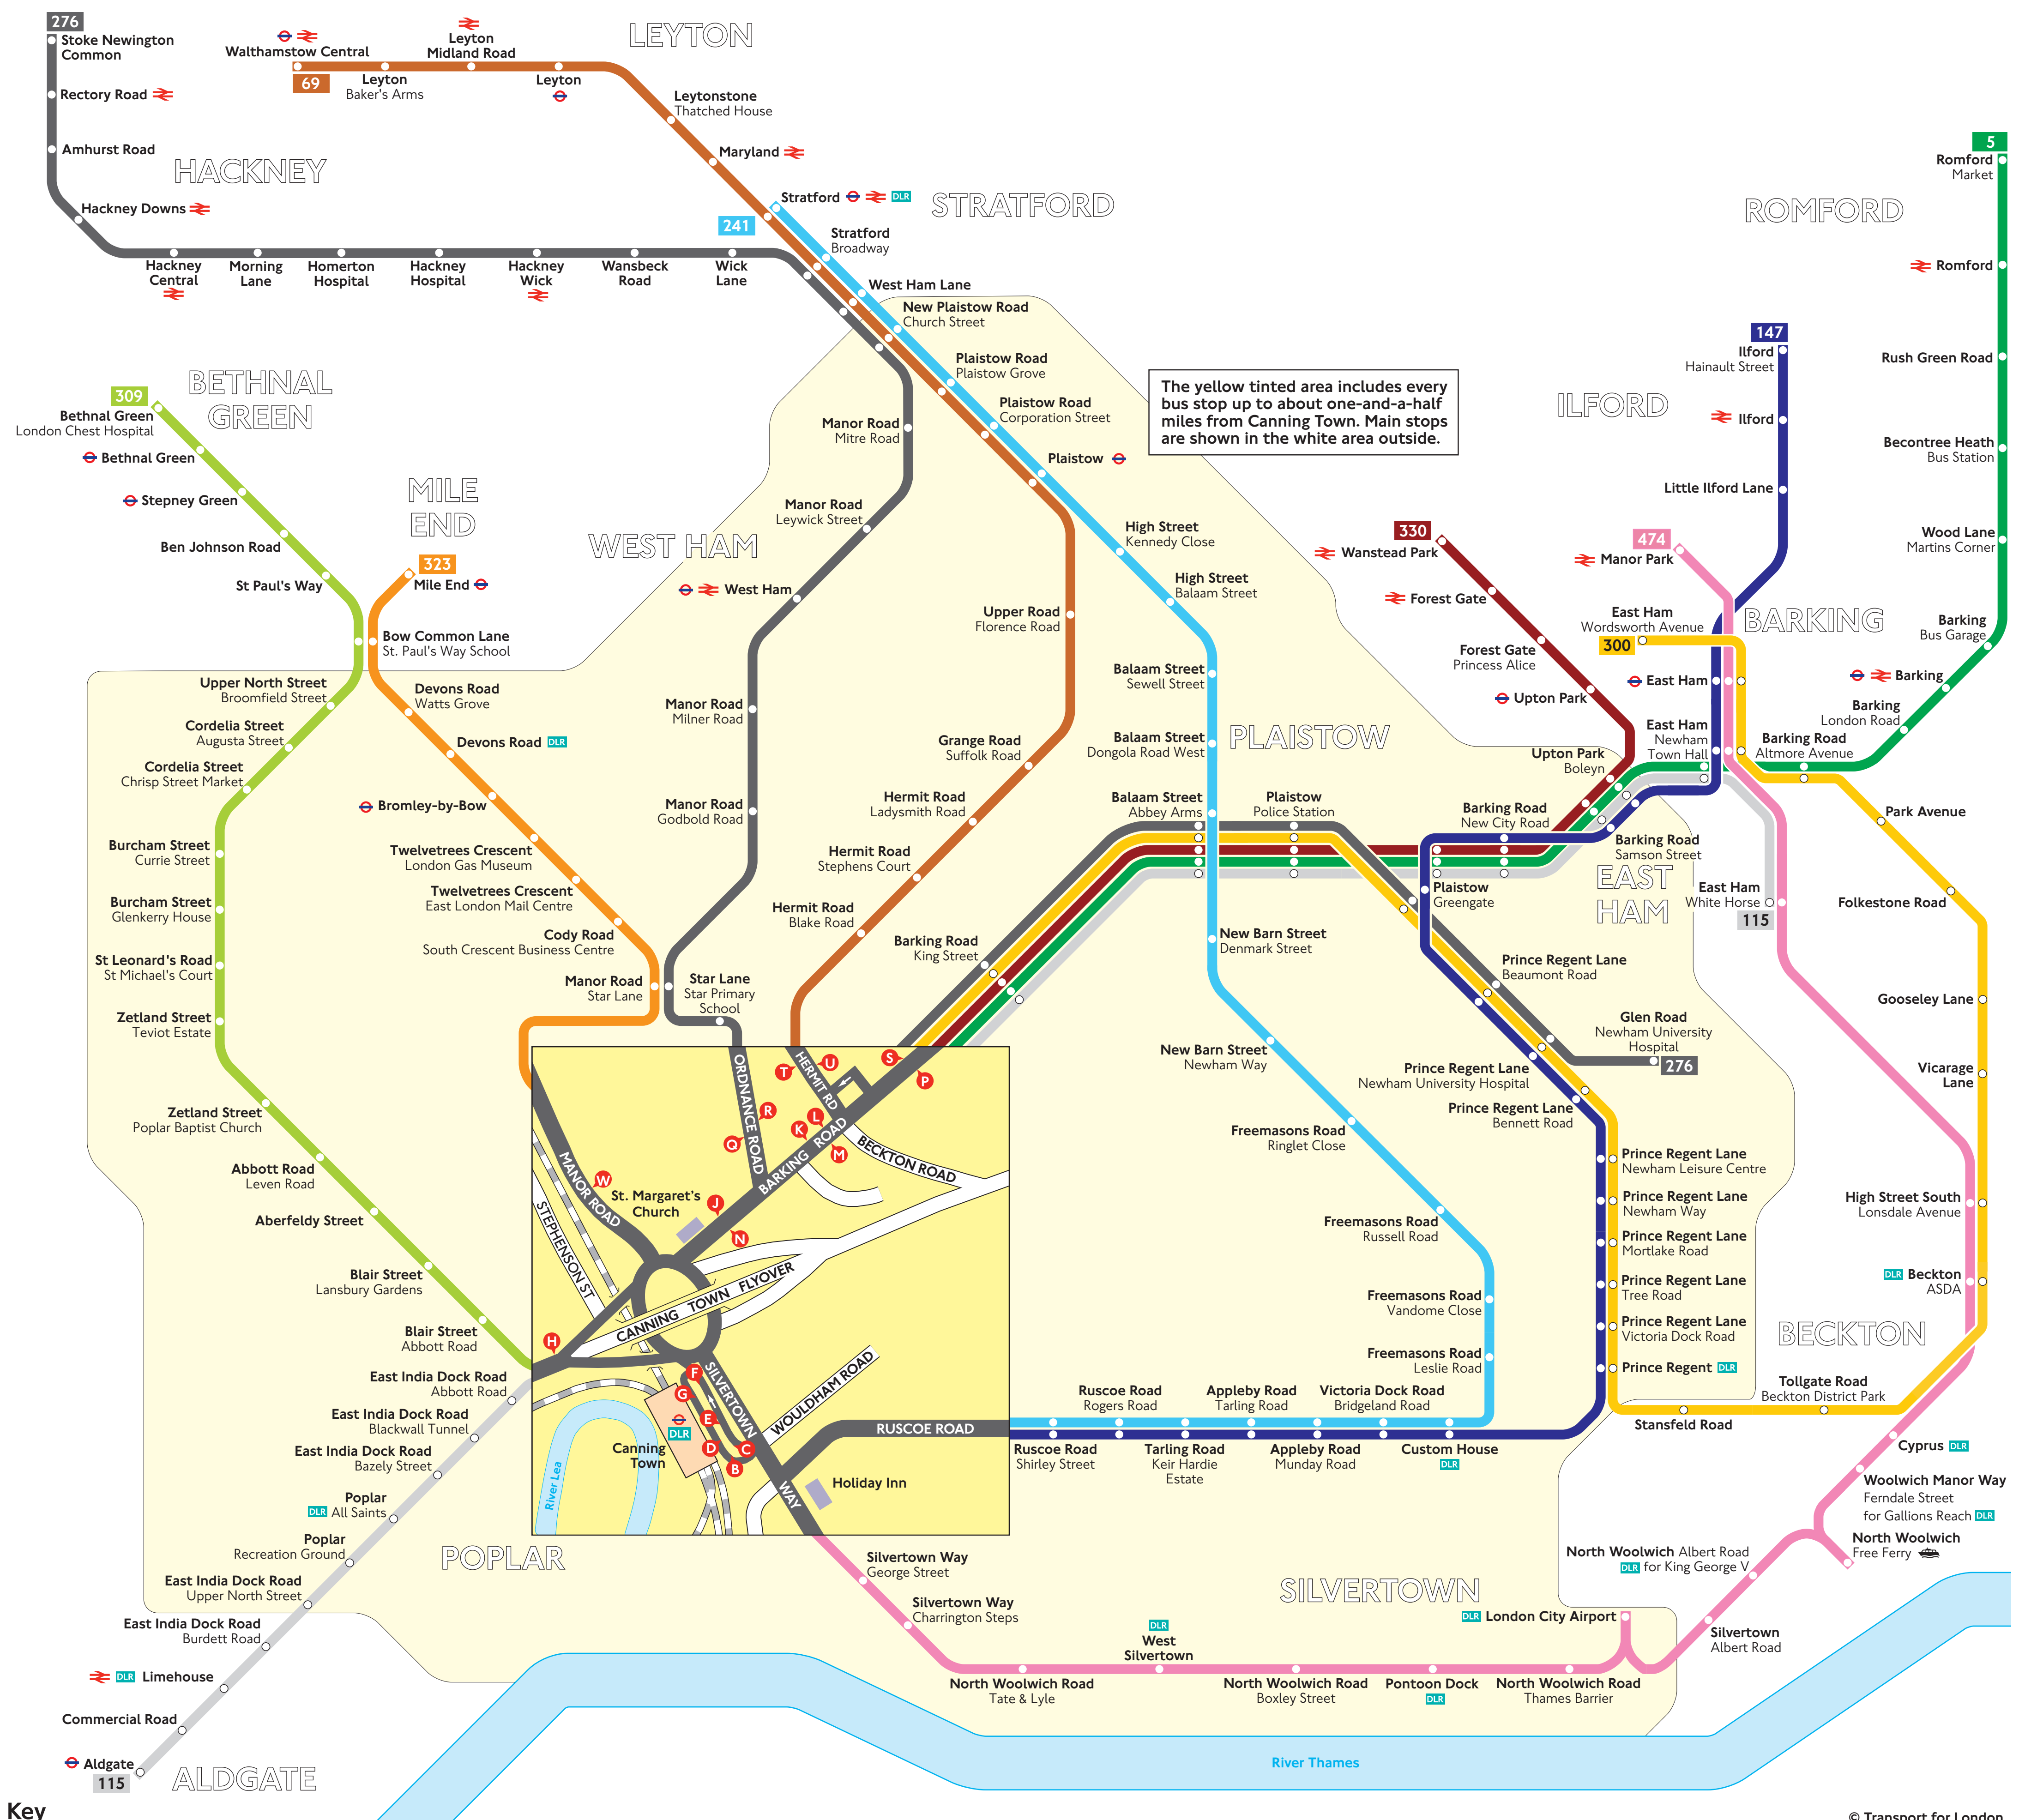

Buses from Canning Town

The yellow tinted area includes every bus stop up to about one-and-a-half miles from Canning Town. Main stops are shown in the white area outside.

- Key**
- 5 Day buses in black
 - N15 Night buses in blue
 - Connections with Underground
 - Connections with National Rail
 - Connections with Docklands Light Railway
 - Connections with river boat services
- Red discs show the bus stop you need for your chosen bus service. The disc appears on the top of the bus stop in the street (see map of town centre in centre of diagram).

Route finder

Day buses including 24-hour routes

Bus route	Towards	Bus stops
5	Romford	F J K S
69	Walthamstow	E J L T
115	Aldgate	G M N P
	East Ham	F H J K S
147	Ilford	B
241	Stratford	B M N
276	Newham University Hospital	K R S
	Stoke Newington	M P O
300	East Ham	F J K S
309	Bethnal Green	C
323	Mile End	E
330	Wanstead Park	F J K S
474	Manor Park	D M N

Night buses

Bus route	Towards	Bus stops
N15	Paddington Basin	G M N P
	Romford	F H J K S
N50	East Beckton	B H
	Trafalgar Square	C

Destination finder

Destination	Bus routes	Bus stops
Abbott Road	309	C
Aberfeldy Street	309	C
Aldgate	115, N15	G M N P
	N50	C
Aldwych	N15	G M N P
Appley Road	147	B
	241	B M N
	N50	B H

CANNING TOWN DR (NEW) TFL 12032.10.07 (T)