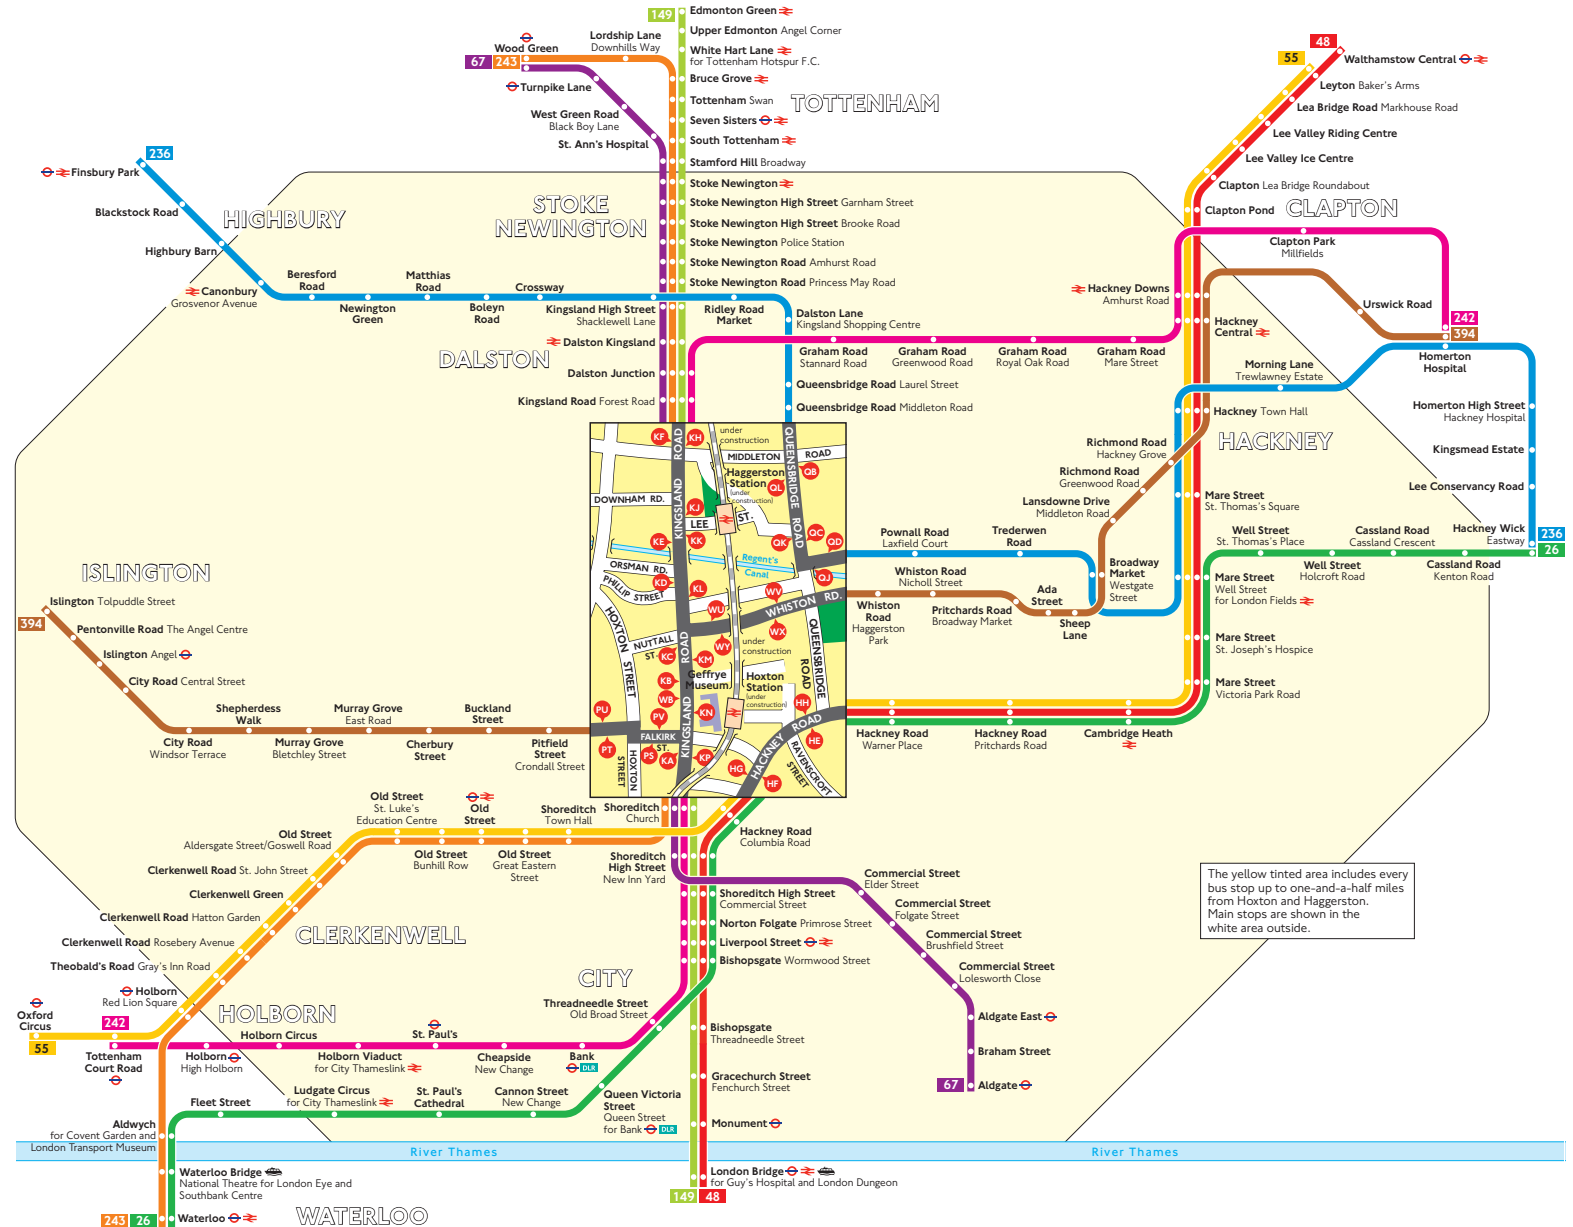

Buses from Hoxton and Haggerston

Key

-  Connections with Underground
-  Connections with National Rail
-  Connections with Docklands Light Railway
-  Connections with river boats

 Red discs show the bus stop you need for your chosen bus service. The disc **A** appears on the top of the bus stop in the street (see map of town centre in centre of diagram).

Route finder

Day buses including 24-hour routes

Bus routes	Towards	Bus stops
26	Hackney Wick	HG HB
	Waterloo	HE HF
48	London Bridge	HE HF
	Walthamstow Central	HG HB
55	Leyton	HG HB
	Oxford Circus	HE HF
67	Aldgate	KH KU KL KM KN KP
	Wood Green	KA KB KC KD KE KF
149	Edmonton Green	KA KB KC KD KE KF
	London Bridge	KH KU KL KM KN KP
236	Finsbury Park	OJ OK OL
	Hackney Wick	OB OC OD
242	Homerton Hospital	KA KB KC KD KE KF
	Tottenham Court Road	KH KU KL KM KN KP
243	Waterloo	KH KU KL KM KN KP
	Wood Green	KA KB KC KD KE KF
394	Homerton Hospital	KC KU KV WU WY
	Islington	KH KU KL KM KN KP

Night buses

Bus routes	Towards	Bus stops
N26	Chingford	HG HB
	Trafalgar Square	HE HF
N55	Oxford Circus	HE HF
	Woodford Wells	HG HB

The yellow tinted area includes every bus stop up to one-and-a-half miles from Hoxton and Haggerston. Main stops are shown in the white area outside.