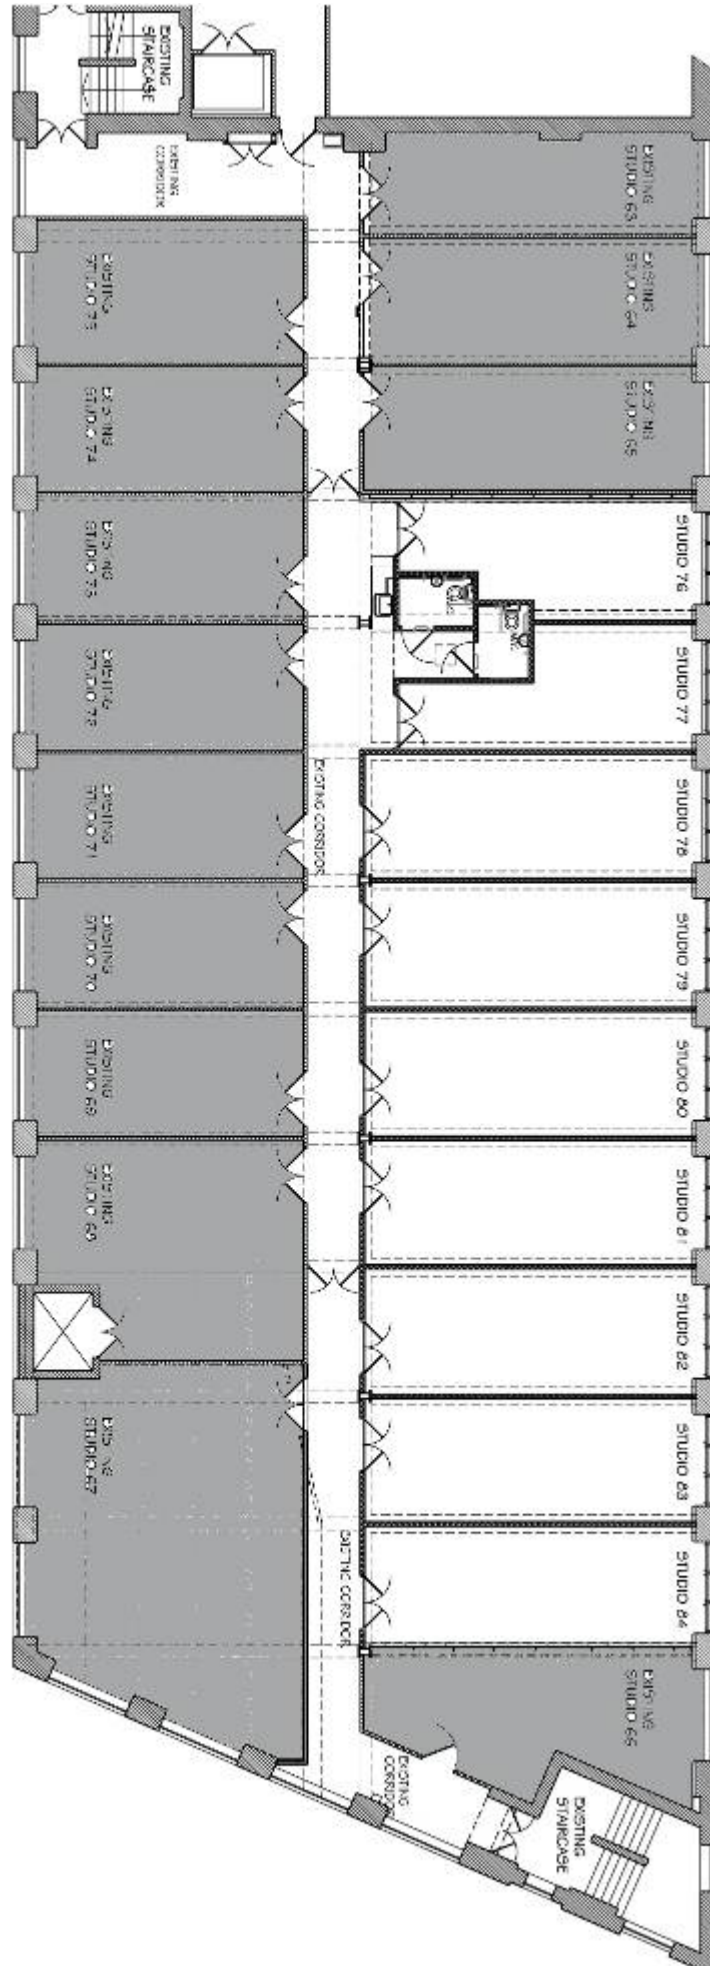

Studio features

- Each studio has large windows and doors, four metre high ceilings, two double-socket electricity outlets and daylight corrected fluorescent lighting.
- Fully self-contained with solid concrete block walls and individual lockable doors.
- Key-fob entry to main building and entry-phone system.
- Ground floor studios are step-free with accessible toilets and wash-up area.
- 24-hour access to the building.
- Internal bike store on ground floor.

Ground Floor

First Floor

FIRST FLOOR LEVEL

Studio size and price

Studio No.	Size m ²	Size in sq ft	£ Price per month
76	26.17	282	246.75
77	27.55	297	259.87
78	36.02	388	339.50
79	36.13	389	340.37
80	36.32	391	342.12
81	36.23	390	341.25
82	36.35	391	342.12
83	36.13	389	340.37
84	34.08	367	321.13
85	34.87	375	328.13
86	41.35	445	389.37
87	36.18	389	340.37
88	36.01	388	339.50
89	36.19	390	341.25
90	36.27	390	341.25
91	36.20	390	341.25
92	36.04	388	339.50
93	35.56	383	335.13
94	58.77	633	553.87
95	50.25	541	473.37
96	30.89	332	290.50
97	33.91	365	319.37
98	46.55	501	438.37
102	29.74	320	280.00
103	29.63	319	279.12
104	29.56	318	278.25
105	33.40	360	315.00