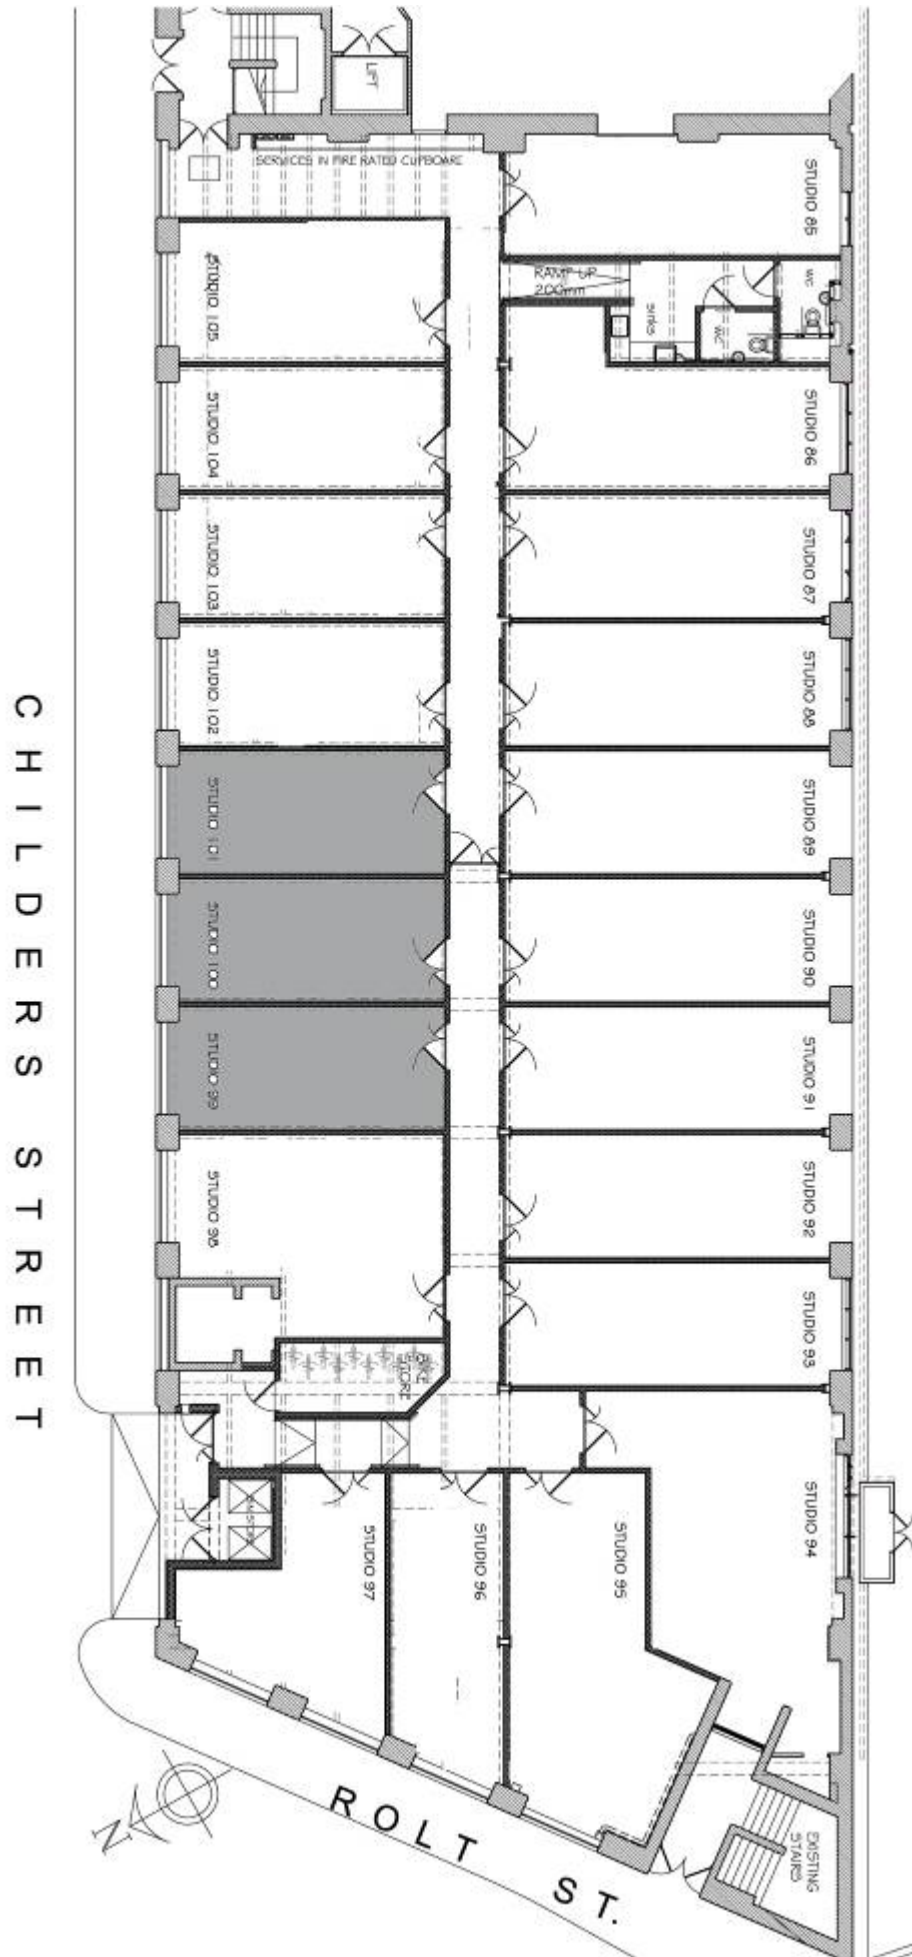

First floor studio nearing completion at Childers Street, SE8. Photo: Acme Studios (July 2010)

Studio rent is **£10.50** per square foot and is fully inclusive of business rates. The smallest studio is around 285 square feet (26.5m²) – **less than £250 a month** - and the largest is around 680 square feet (63m²). Most of the new studios are around 375 square feet (35m²) – **less than £330 a month**. Artists will be required to pay (via a sub-metered supply) for the electricity they consume. Studios can be taken on sole or shared tenancies. There will be a rent review in 2012 and every two years after that.

Studio features

- Each studio has large windows and doors, four metre high ceilings, two double-socket electricity outlets and daylight corrected fluorescent lighting.
- Fully self-contained with solid concrete block walls and individual lockable doors.
- Key-fob entry to main building and entry-phone system.
- Ground floor studios are step-free with accessible toilets and wash-up area.
- 24-hour access to the building.
- Internal bike store on ground floor.

Ground Floor

First Floor

FIRST FLOOR LEVEL

Studio size and price

Studio No.	Size m ²	Size in sq ft	£ Price per month
76	26.17	282	246.75
77	27.55	297	259.87
78	36.02	388	339.50
79	36.13	389	340.37
80	36.32	391	342.12
81	36.23	390	341.25
82	36.35	391	342.12
83	36.13	389	340.37
84	34.08	367	321.13
85	34.87	375	328.13
86	41.35	445	389.37
87	36.18	389	340.37
88	36.01	388	339.50
89	36.19	390	341.25
90	36.27	390	341.25
91	36.20	390	341.25
92	36.04	388	339.50
93	35.56	383	335.13
94	58.77	633	553.87
95	50.25	541	473.37
96	30.89	332	290.50
97	33.91	365	319.37
98	46.55	501	438.37
102	29.74	320	280.00
103	29.63	319	279.12
104	29.56	318	278.25
105	33.40	360	315.00