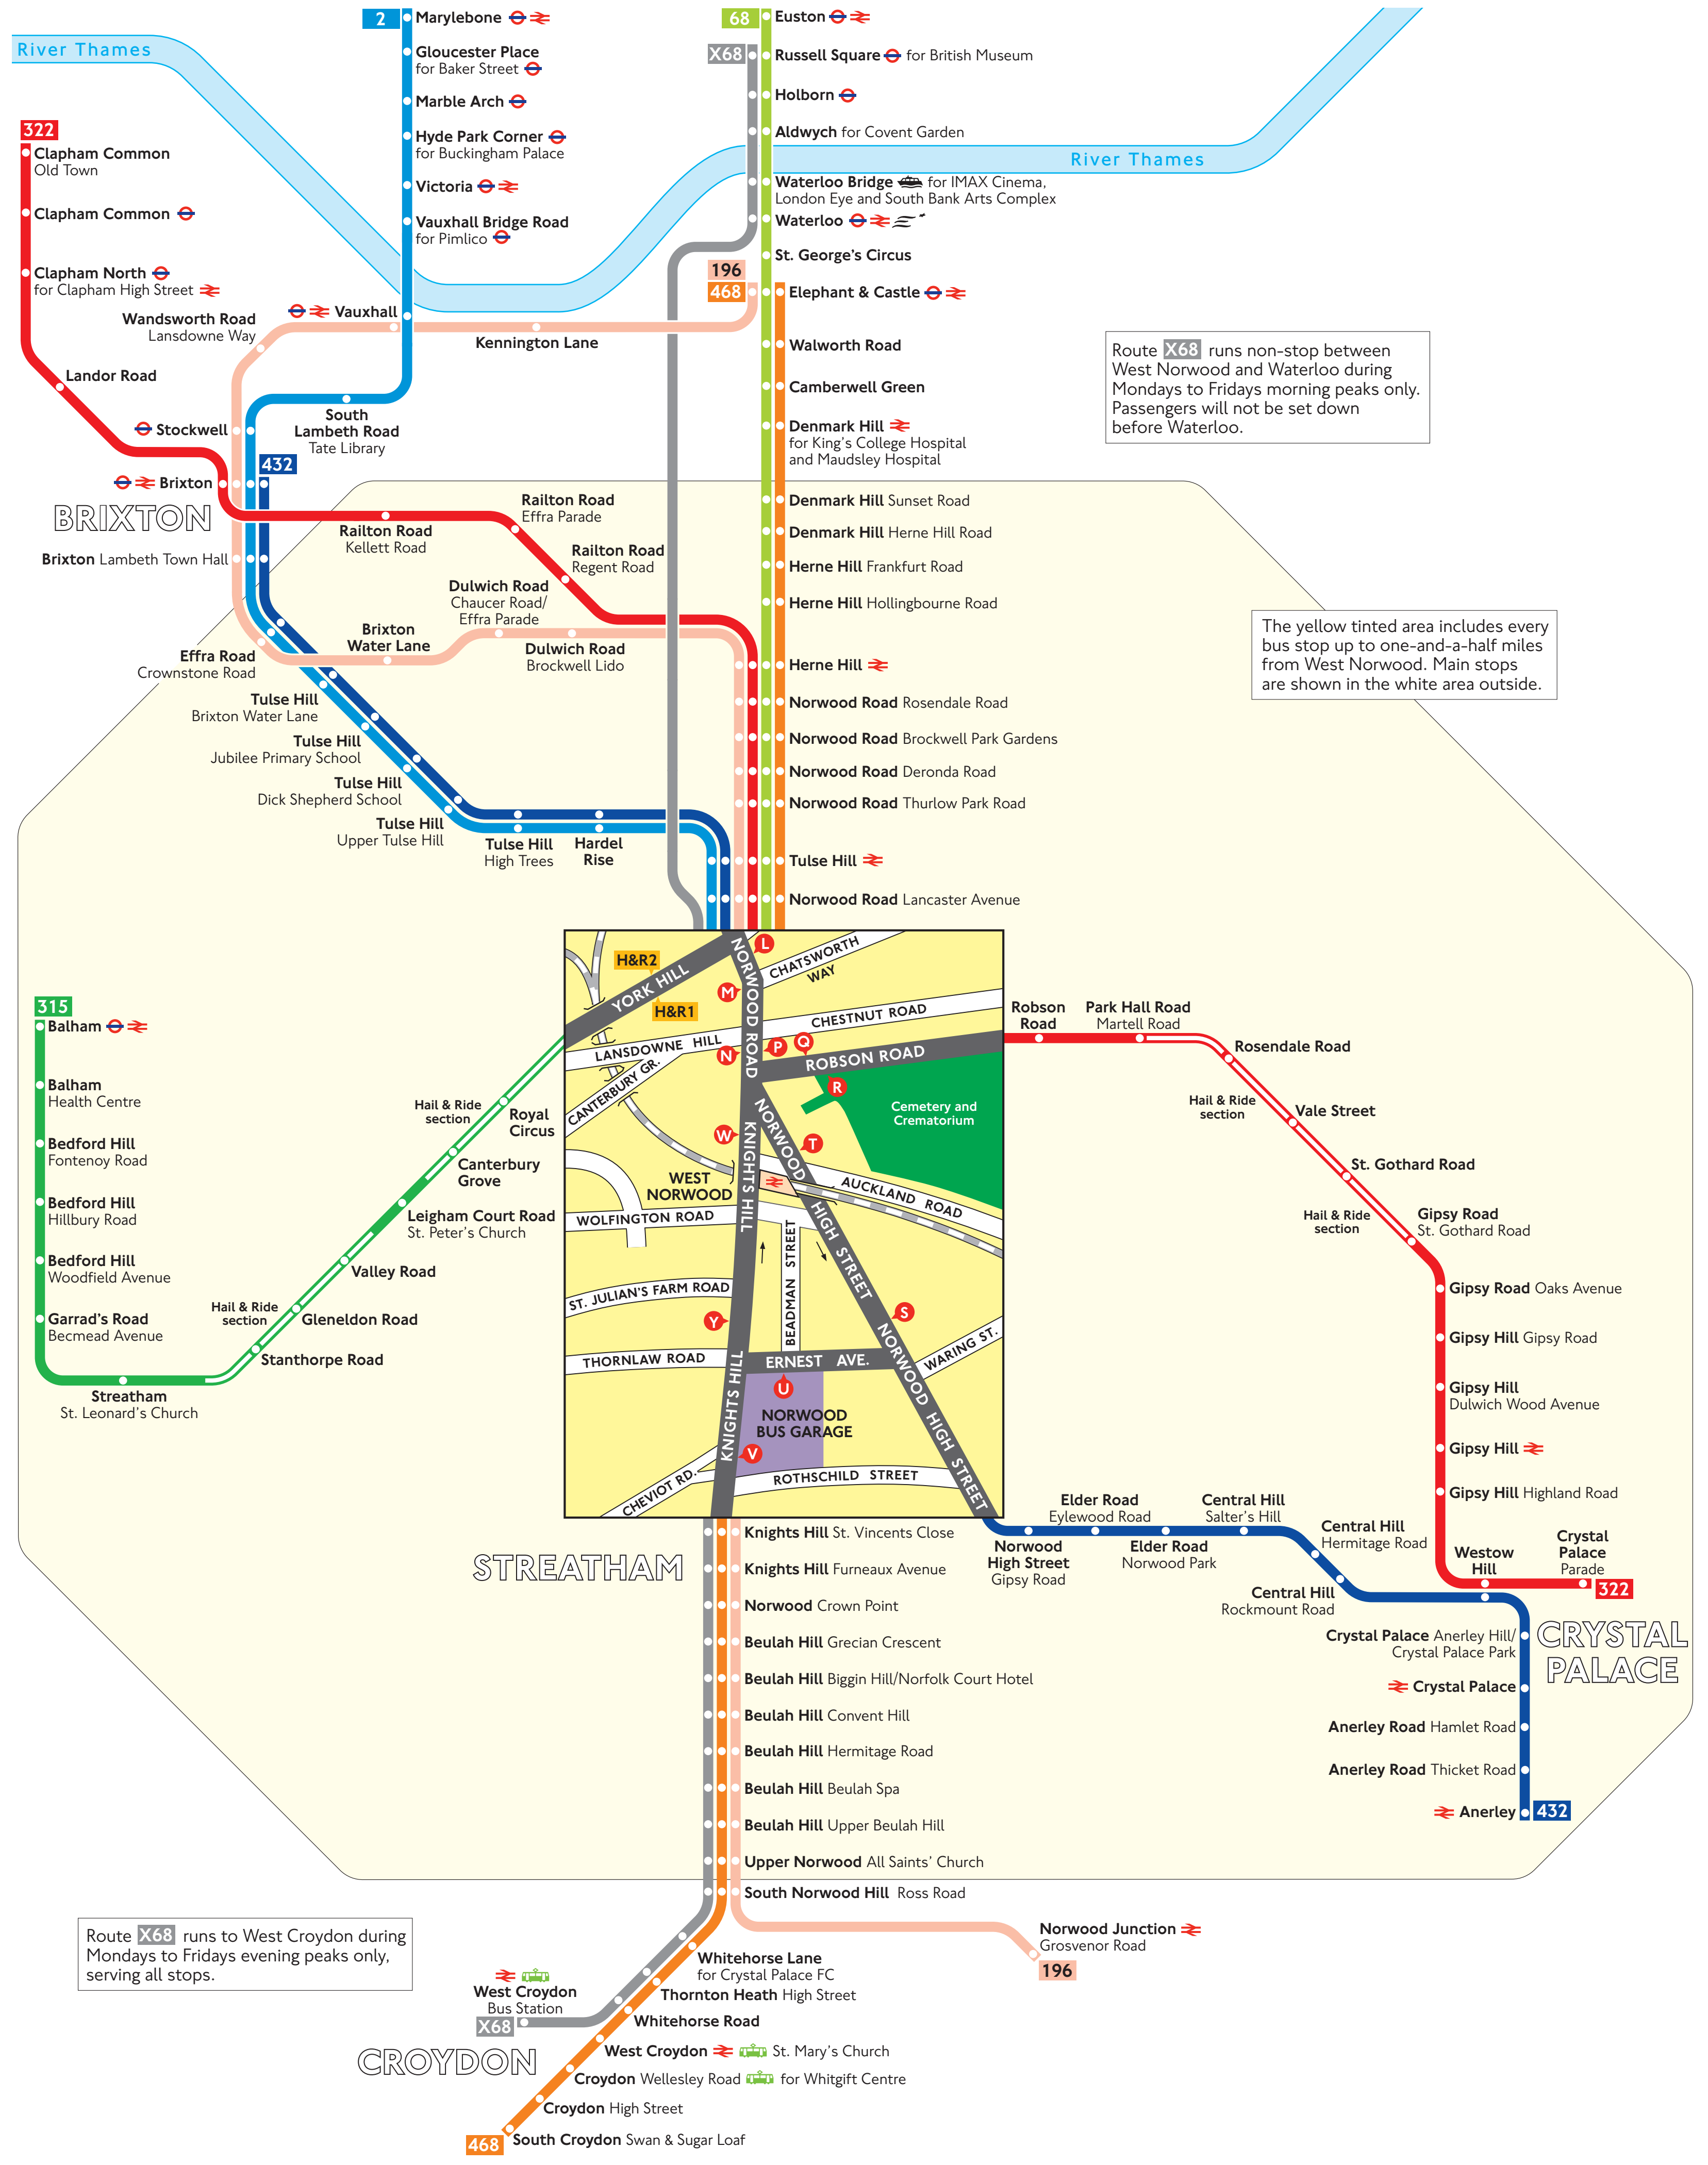

Buses from West Norwood

Key

- 2 Day buses in black
- N68 Night buses in blue
- Connections with Underground
- Connections with National Rail
- Connections with Tramlink
- Connections with river boats
- Connections with Eurostar
- Monday to Fridays morning peaks only, limited stop
- Monday to Fridays evening peaks only

Red discs show the bus stop you need for your chosen bus service. The disc **A** appears on the top of the bus stop in the street (see map of town centre in centre of diagram).

H&R1 Route 315 operates as hail and ride on the sections of roads marked **H&R1** on the map. Buses stop at any safe point along the road. Please indicate clearly to the driver when you wish to board or alight.

Route X68 runs non-stop between West Norwood and Waterloo during Monday to Friday morning peaks only. Passengers will not be set down before Waterloo.

The yellow tinted area includes every bus stop up to one-and-a-half miles from West Norwood. Main stops are shown in the white area outside.

Destination	Bus routes	Bus stops
S		
St. George's Circus	68	M W
	N68	M W Y
St. Gothard Road	322	L O
South Croydon Swan & Sugar Loaf	468, N68	L P T U V
South Lambeth Road Tate Library	2, N2	N U W Y
South Norwood Hill Ross Road	196, 468, N68	L P T U V
	X68▼	P T U V
Stanhorse Road	315	N W Y H&R1
Stockwell	2, N2	N U W Y
	196	N W Y
Streatham St. Leonard's Church	315	N W Y H&R1
T		
Tate Britain	2, N2	N U W Y
Thornton Heath High Street	468, N68	L P T U V
	X68▼	P T U V
Tottenham Court Road	N68	M W Y
Trafalgar Square	N2	N U W Y
Tulse Hill	2, 432, N2	N U W Y
	68	M W
	196, 468, N68	M W Y
	322	N R
Tulse Hill Brixton Water Lane, Dick Shepherd School, High Trees Jubilee Primary School, and Upper Tulse Hill	2, 432, N2	N U W Y