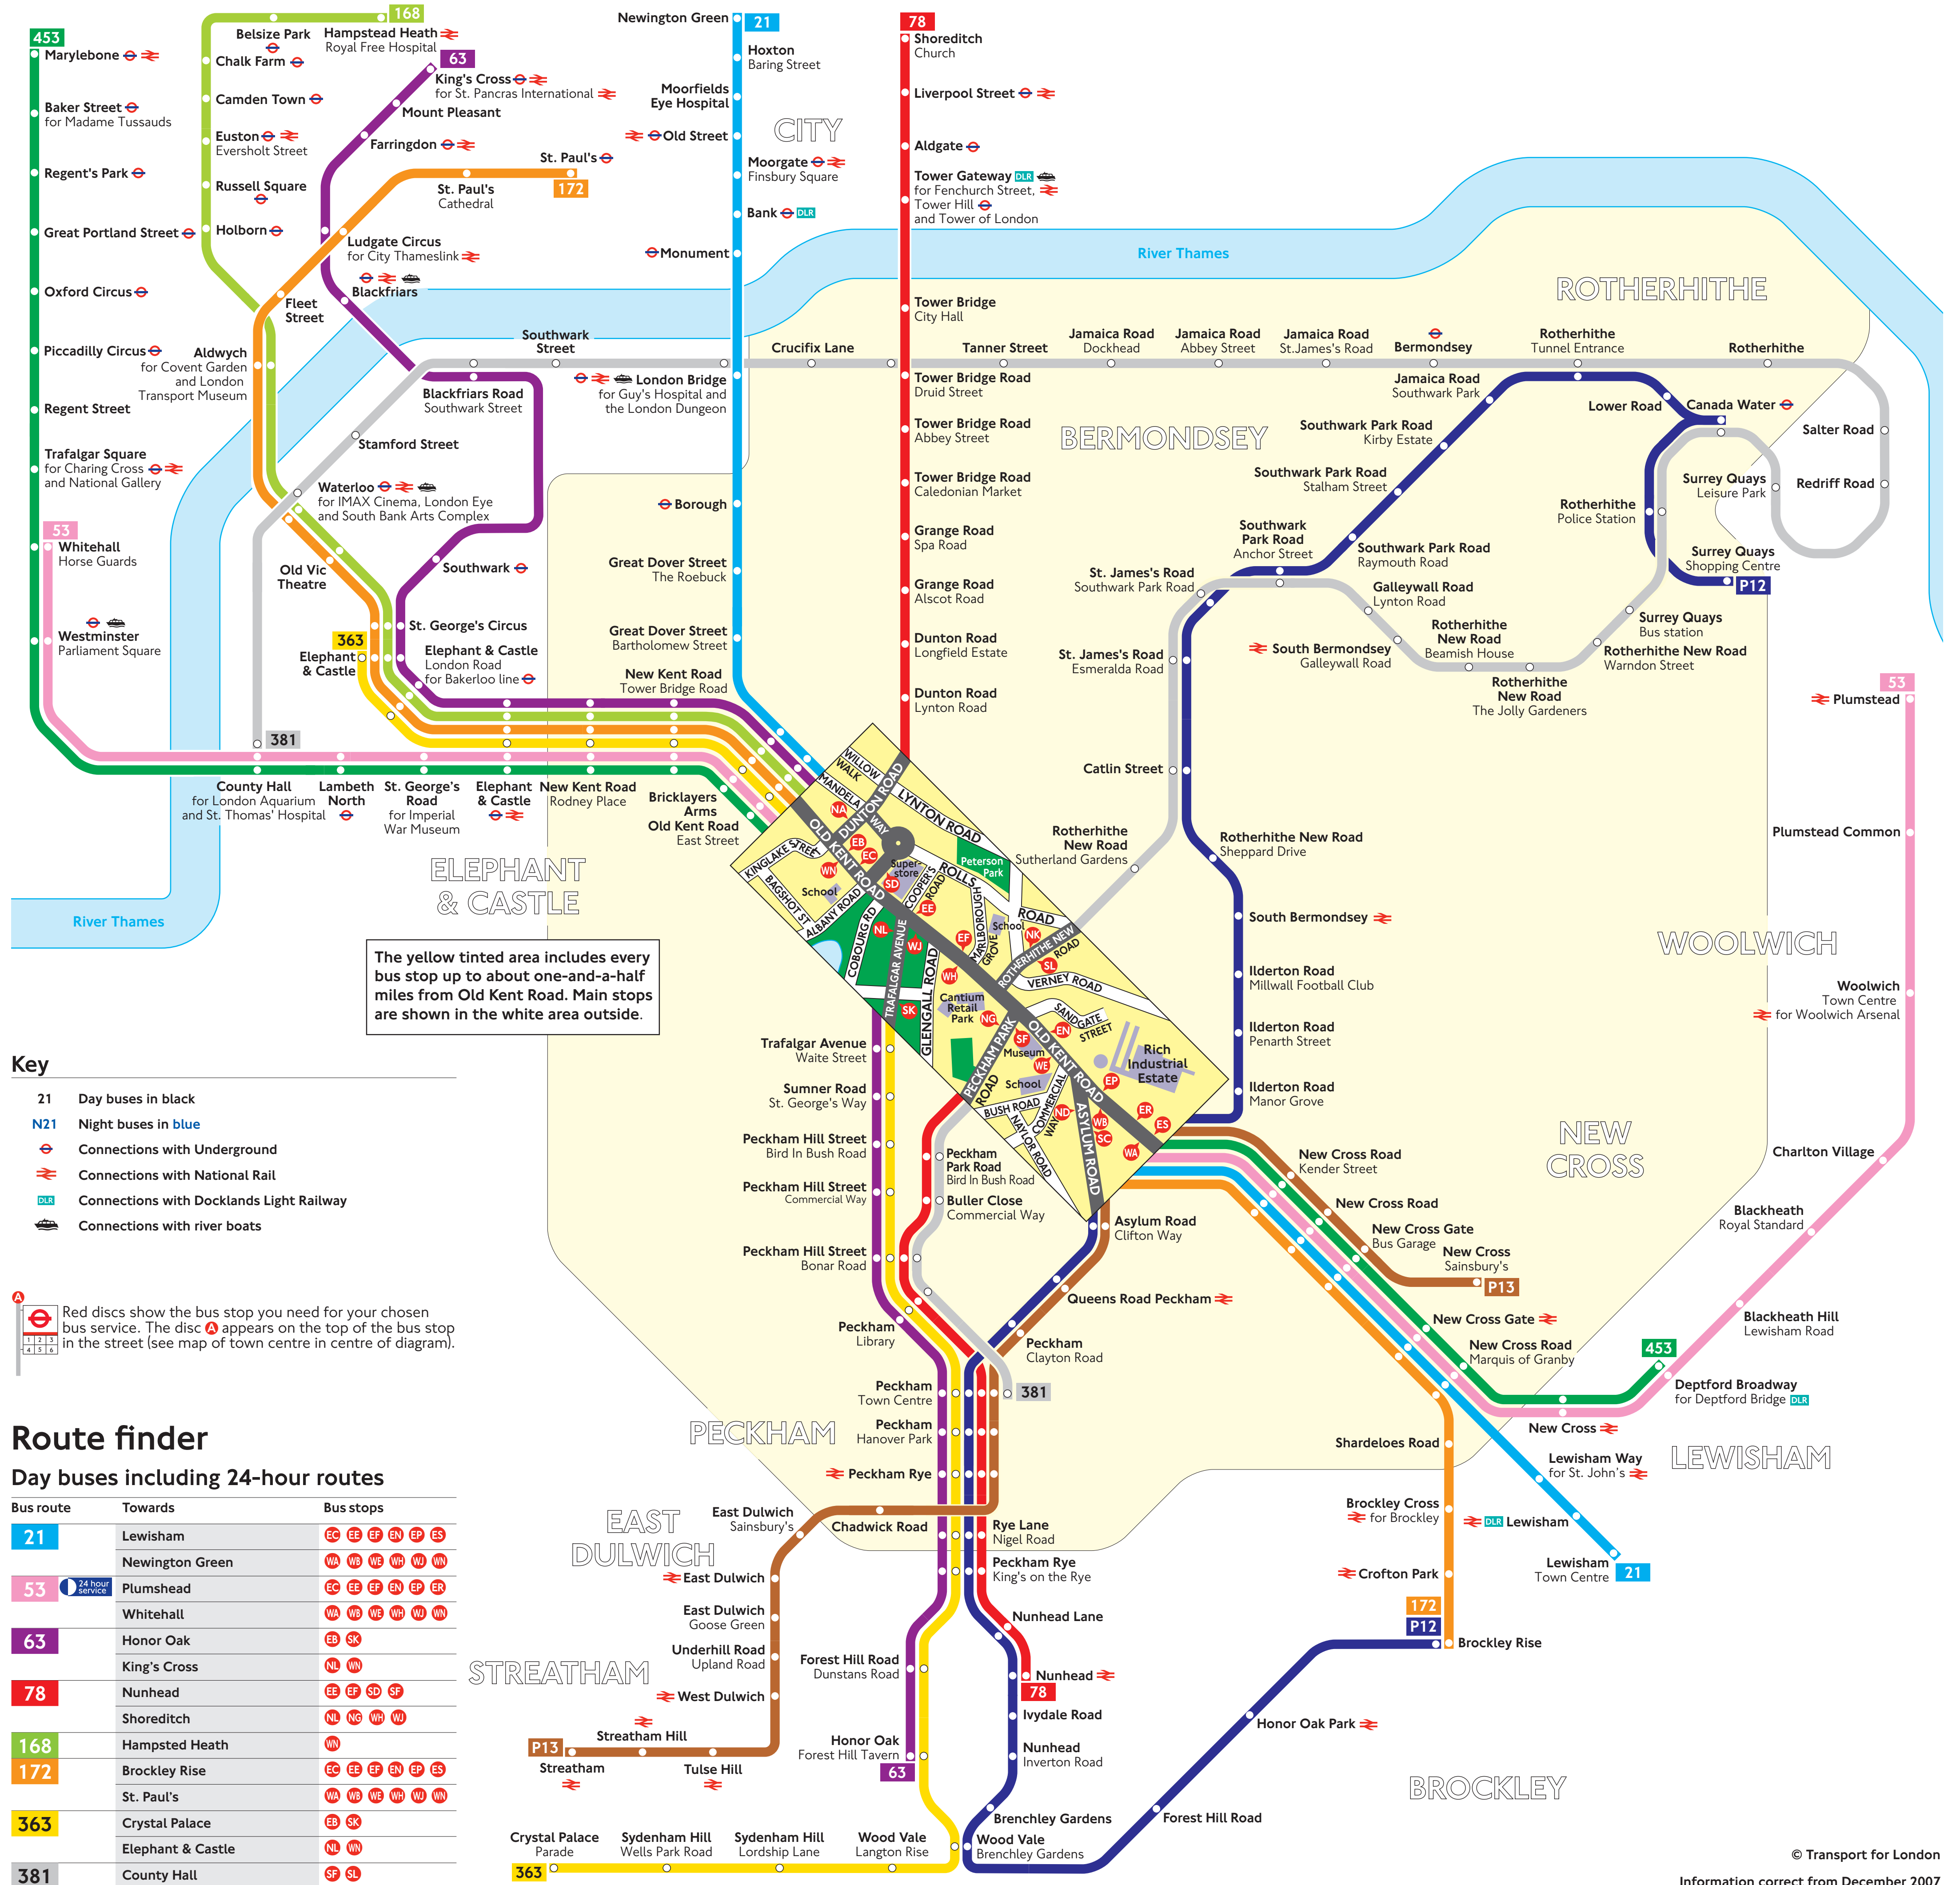

Buses from Old Kent Road

The yellow tinted area includes every bus stop up to about one-and-a-half miles from Old Kent Road. Main stops are shown in the white area outside.

- Key**
- 21 Day buses in black
 - N21 Night buses in blue
 - Connections with Underground
 - Connections with National Rail
 - Connections with Docklands Light Railway
 - Connections with river boats

Red discs show the bus stop you need for your chosen bus service. The disc appears on the top of the bus stop in the street (see map of town centre in centre of diagram).

Route finder

Day buses including 24-hour routes

Destination	Bus routes	Bus stops
M		
Marylebone	453	MA MB ME MF MW
Monument	21	MA MB ME MF MW
Moorfields Eye Hospital	21	MA MB ME MF MW
Moorgate	21	MA MB ME MF MW
N		
New Cross	53, 453	EC EF EN EP ES
New Cross Sainsbury's	P13	EP ES ND
New Cross Gate	21, 172, 53, 453	EC EF EN EP ES
New Cross Road Kender Street and Marquis of Grandy	53, 453	EC EF EN EP ES
New Kent Road Rodney Place and Tower Bridge Road	P13, 53, 172, 453, 63, 363	MA MB ME MF MW, NL NH
	168	NH
Newington Green	21	MA MB ME MF MW
Nunhead	78	EE EF ED SF
Nunhead Lane	P12	SC MA MB
	78	EE EF ED SF
O		
Old Street	21	MA MB ME MF MW
Old Vic Theatre	168	NH
Oxford Circus	453	MA MB ME MF MW
P		
Peckham Library	63, 363	EP SK
	78	EE EF ED SF
Peckham Town Centre	381	SP SL
	63, 363	EP SK
Peckham Hill Street Bonar Road	63, 363	EP SK
	381	SP SL
Peckham Rye	63, 363	EP SK
	78	EE EF ED SF
Piccadilly Circus	453	MA MB ME MF MW
Plumstead	53	EC EF EN EP ES
Q		
Queens Road Peckham	P12, P13	SC MA MB
R		
Regent's Park	453	MA MB ME MF MW
Regent Street	453	MA MB ME MF MW
Rotherhithe	381	NG NK
Rotherhithe Police Station and Tunnel Entrance	381	NG NK
	P12	EP ES ND