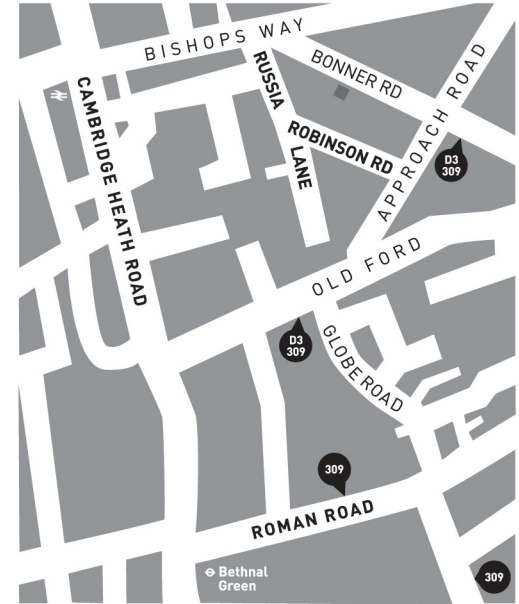

**Helen Johnson**, January 2012

Underground - Bethnal Green

Train - Cambridge Heath

Bus - D3 & 309

Car - On street pay and display

Supported by  
**ARTS COUNCIL  
ENGLAND**